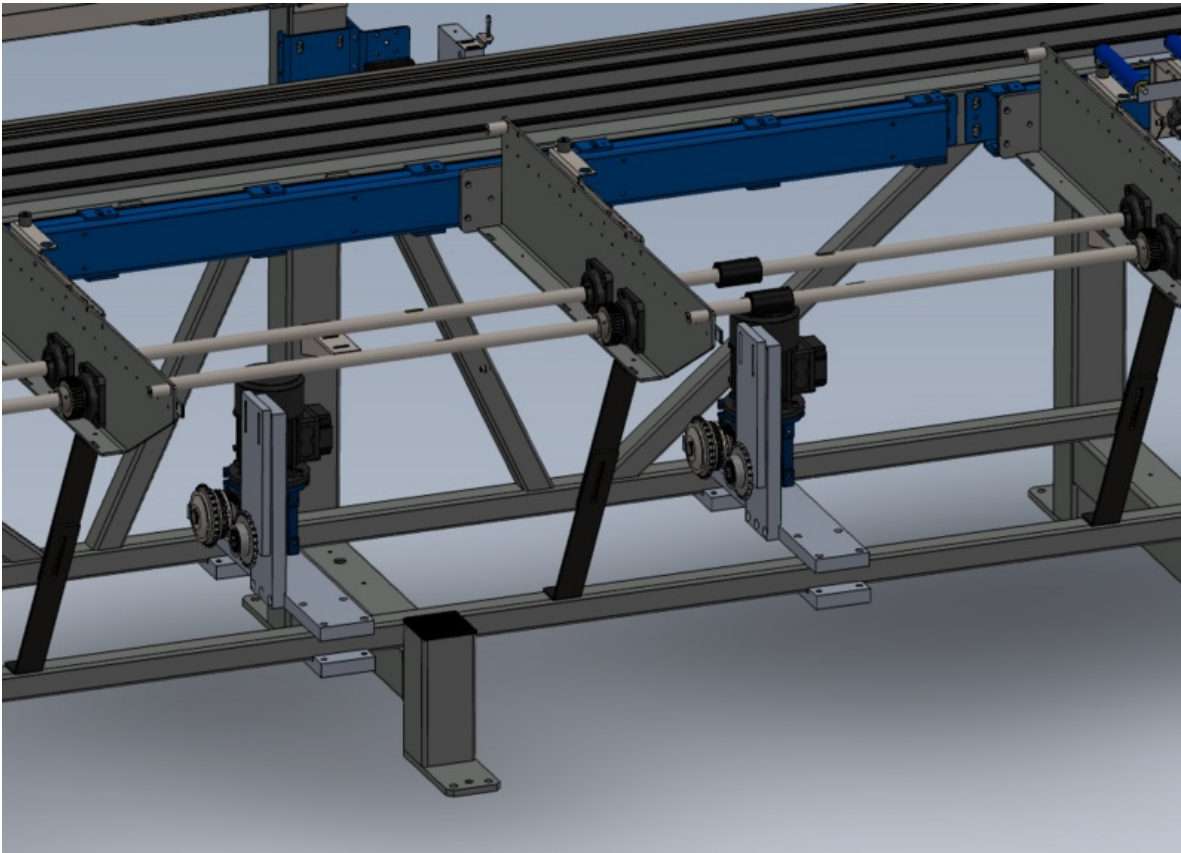

Fichier:R0015255 Mount Assemblies to Main Frame Screenshot 2023-07-13 122104.png



R0015255_Mount_Assemblies_to_Main_Frame_Screenshot_2023-07-13_122104

File history

Click on a date/time to view the file as it appeared at that time.

	Date/Time	Thumbnail	Dimensions	User	Comment
current	13:21, 13 July 2023		995 × 713 (262 KB)	Gareth Green (talk contribs)	R0015255_Mount_Assemblies_to_Main_Frame_Screenshot_2023-07-13_122104

Horizontal resolution	37.79 dpc
Vertical resolution	37.79 dpc