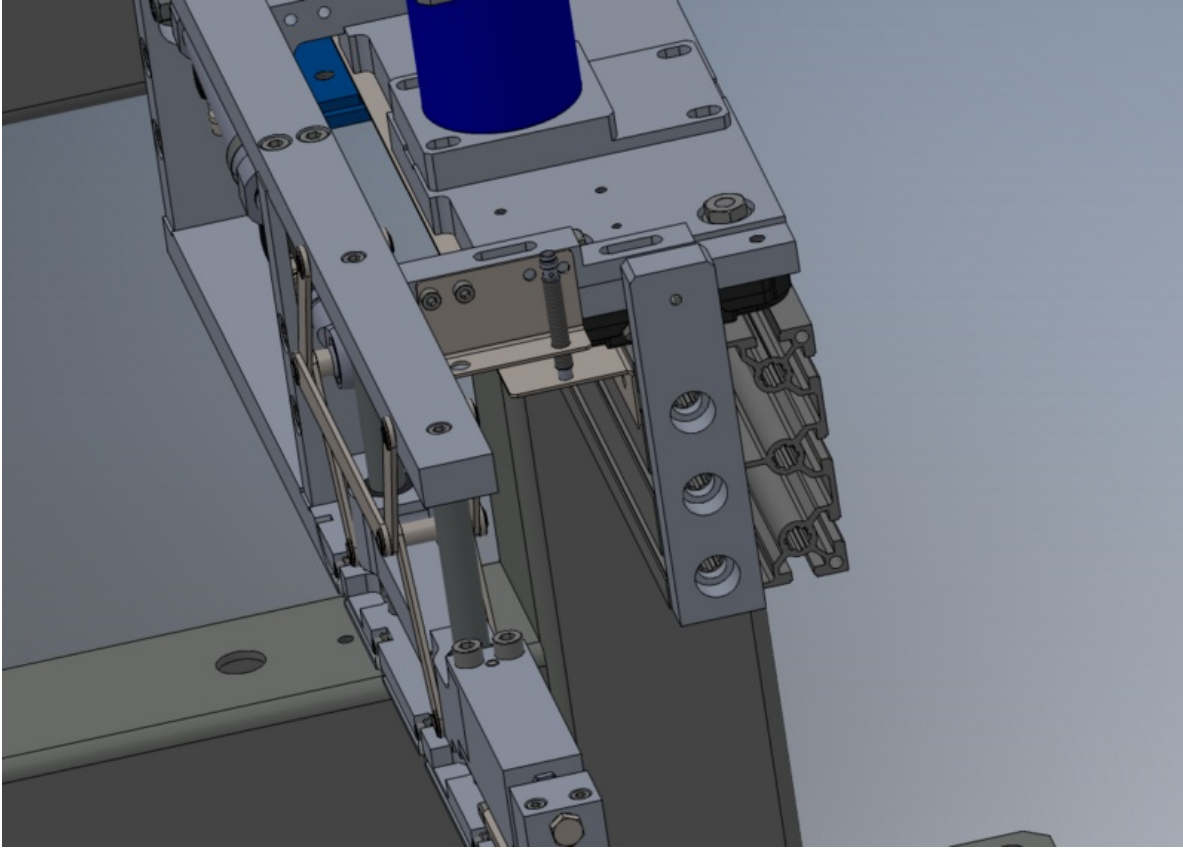

# Fichier:R0015255 Mount Assemblies to Main Frame Screenshot 2023-07-13 121019.png



R0015255\_Mount\_Assemblies\_to\_Main\_Frame\_Screenshot\_2023-07-13\_121019

## File history

Click on a date/time to view the file as it appeared at that time.

	Date/Time	Thumbnail	Dimensions	User	Comment
current	13:10, 13 July 2023		1,108 × 789 (265 KB)	Gareth Green (talk   contribs)	R0015255_Mount_Assemblies_to_Main_Frame_Screenshot_2023-07-13_121019

Horizontal resolution	37.79 dpc
Vertical resolution	37.79 dpc