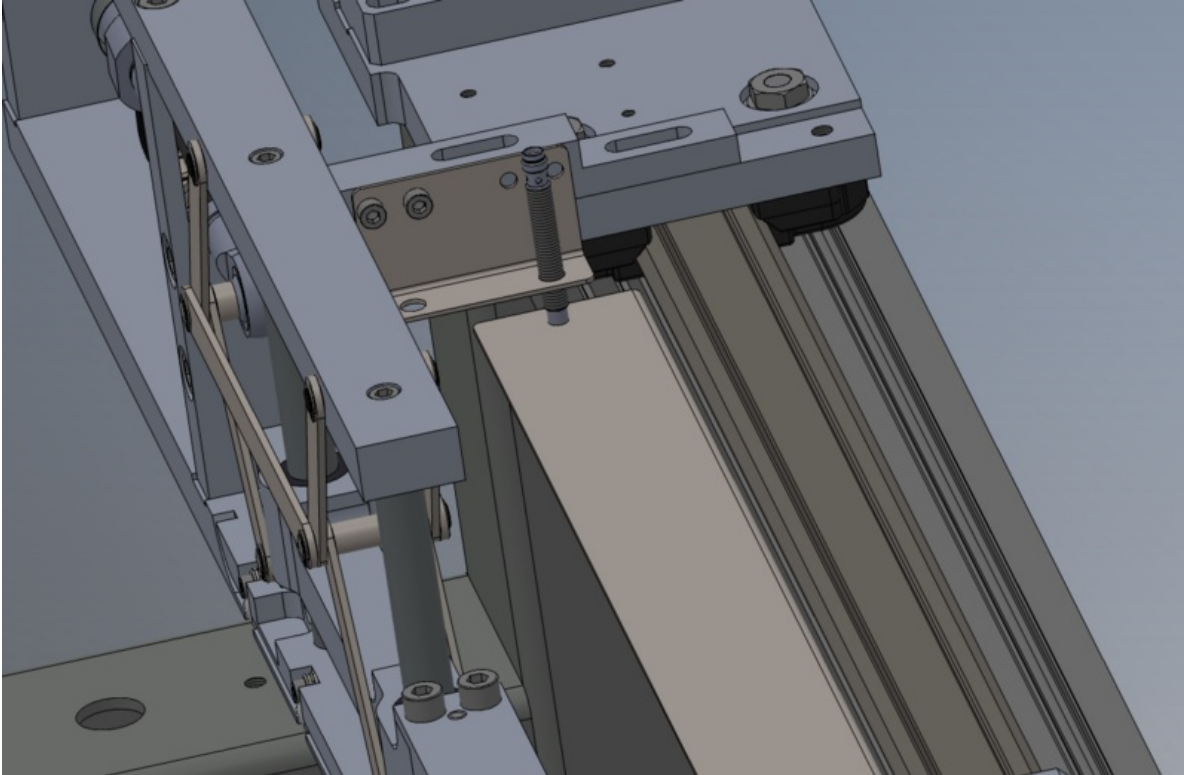

Fichier:R0015255 Mount Assemblies to Main Frame Screenshot 2023-07-13 120740.png



R0015255_Mount_Assemblies_to_Main_Frame_Screenshot_2023-07-13_120740

Horizontal resolution	37.79 dpc
Vertical resolution	37.79 dpc