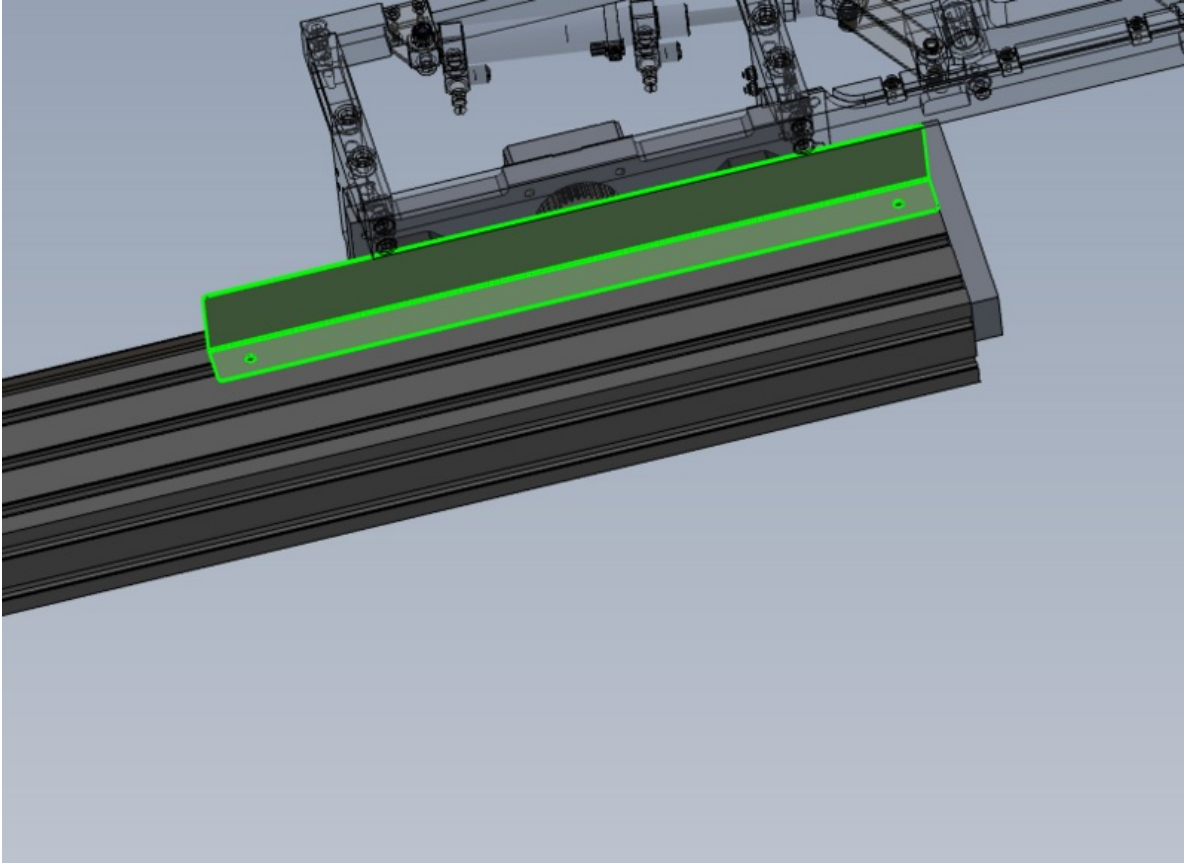

Fichier:R0015255 Mount Assemblies to Main Frame Screenshot 2023-07-13 120421.png



R0015255_Mount_Assemblies_to_Main_Frame_Screenshot_2023-07-13_120421

File history

Click on a date/time to view the file as it appeared at that time.

	Date/Time	Thumbnail	Dimensions	User	Comment
current	13:04, 13 July 2023		814 × 591 (75 KB)	Gareth Green (talk contribs)	R0015255_Mount_Assemblies_to_Main_Frame_Screenshot_2023-07-13_120421

Horizontal resolution	37.79 dpc
Vertical resolution	37.79 dpc