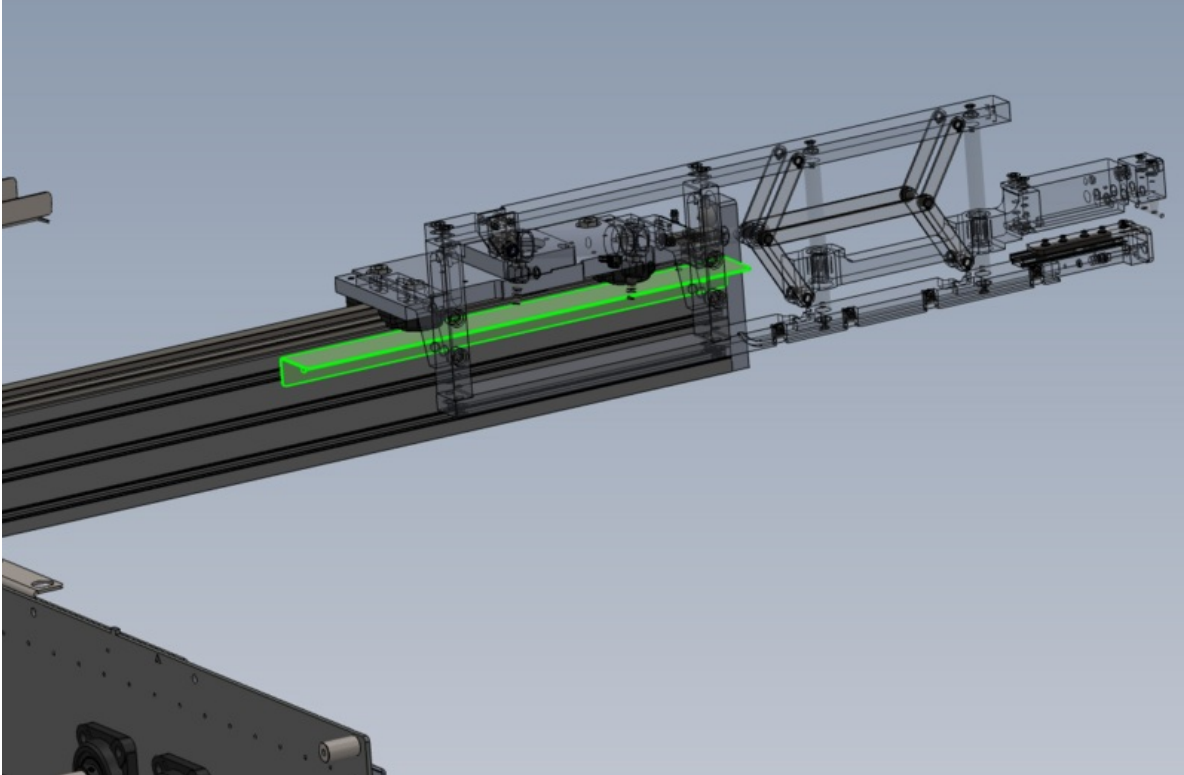

Fichier:R0015255 Mount Assemblies to Main Frame Screenshot 2023-07-13 120259.png



R0015255_Mount_Assemblies_to_Main_Frame_Screenshot_2023-07-13_120259

File history

Click on a date/time to view the file as it appeared at that time.

	Date/Time	Thumbnail	Dimensions	User	Comment
current	13:03, 13 July 2023		1,185 × 775 (145 KB)	Gareth Green (talk contribs)	R0015255_Mount_Assemblies_to_Main_Frame_Screenshot_2023-07-13_120259

Horizontal resolution	37.79 dpc
Vertical resolution	37.79 dpc