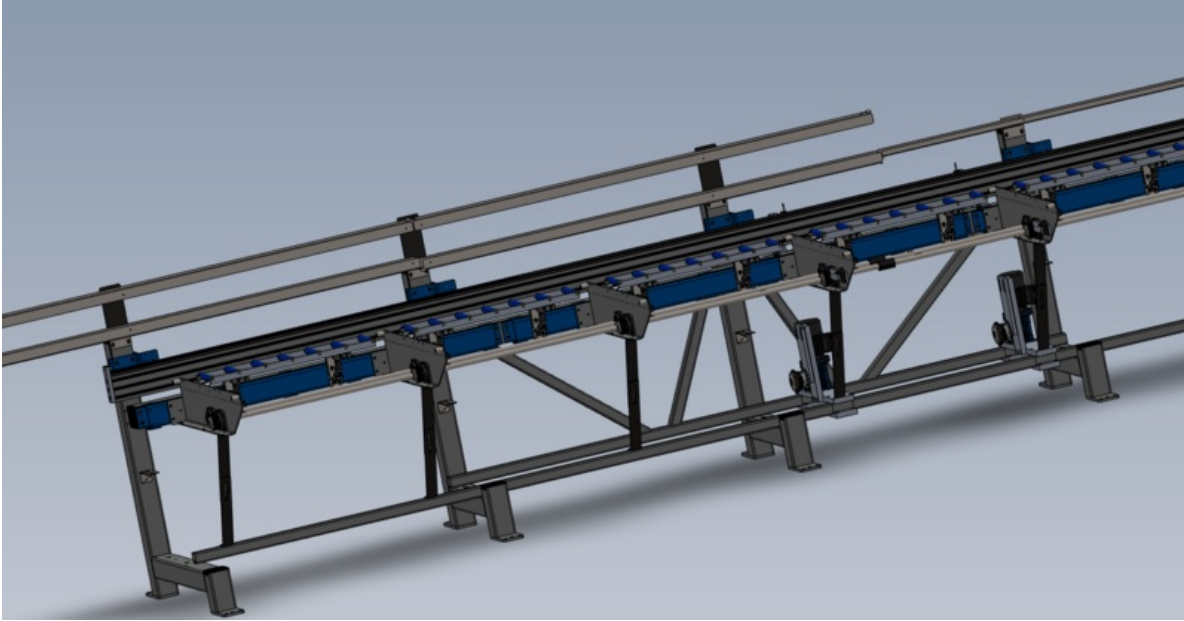

Fichier:R0015255 Mount Assemblies to Main Frame Screenshot 2023-07-13 114959.png



R0015255_Mount_Assemblies_to_Main_Frame_Screenshot_2023-07-13_114959

File history

Click on a date/time to view the file as it appeared at that time.

	Date/Time	Thumbnail	Dimensions	User	Comment
current	12:50, 13 July 2023		1,517 × 790 (277 KB)	Gareth Green (talk contribs)	R0015255_Mount_Assemblies_to_Main_Frame_Screenshot_2023-07-13_114959

Horizontal resolution	37.79 dpc
Vertical resolution	37.79 dpc