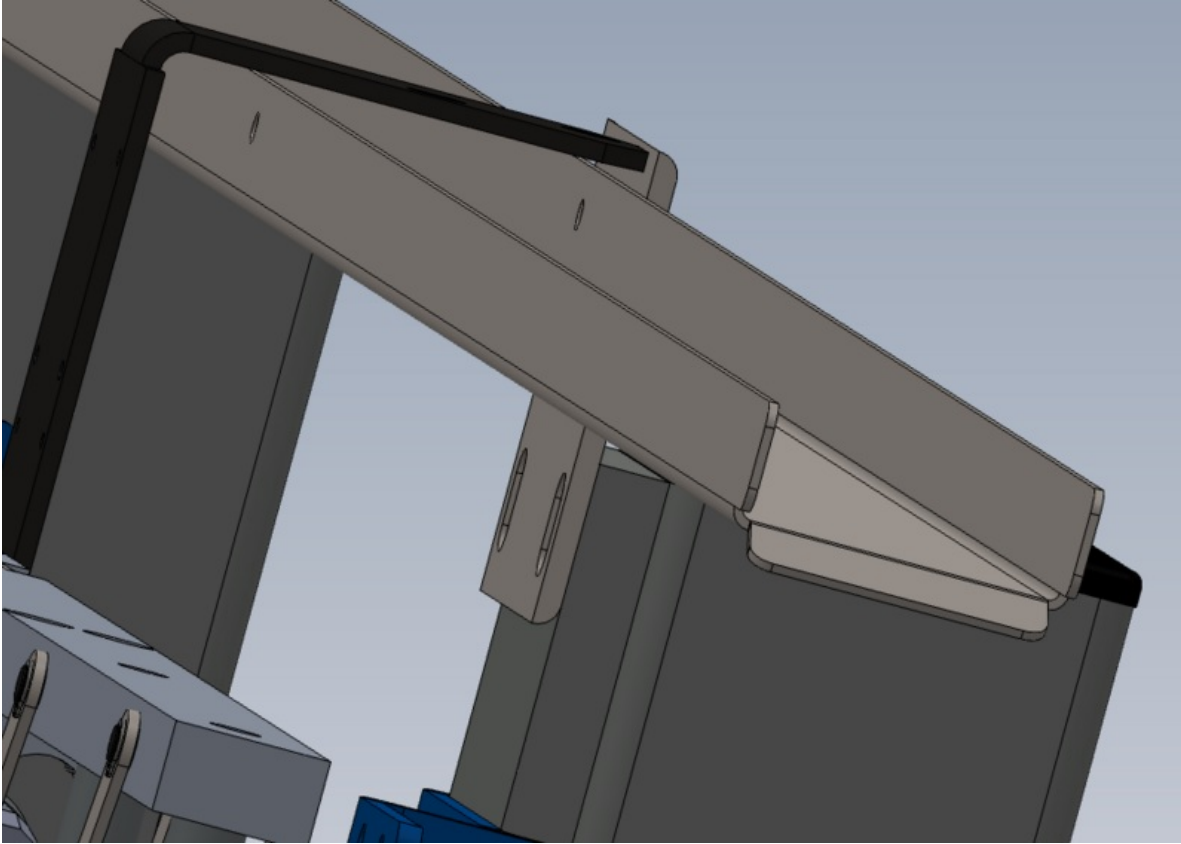

Fichier:R0015255 Mount Assemblies to Main Frame Screenshot 2023-07-13 114318.png



R0015255_Mount_Assemblies_to_Main_Frame_Screenshot_2023-07-13_114318

Horizontal resolution	37.79 dpc
Vertical resolution	37.79 dpc