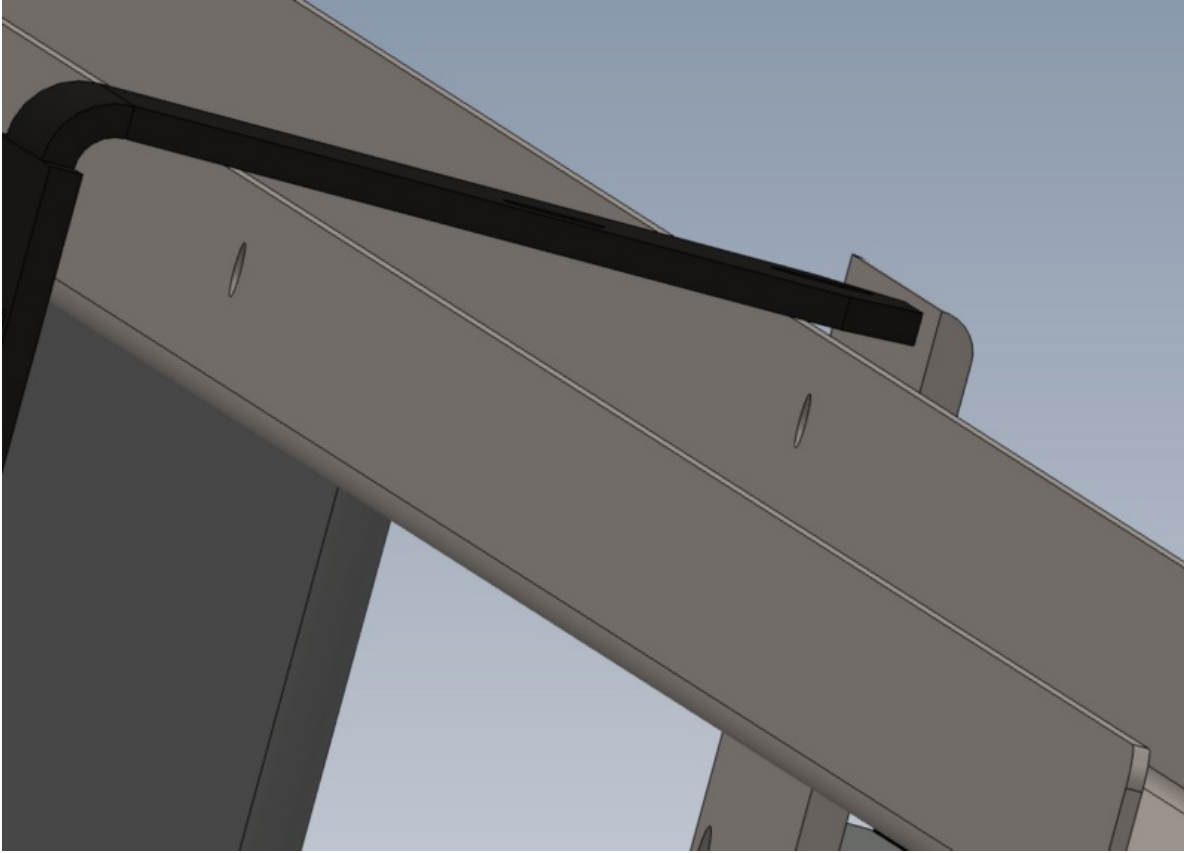

Fichier:R0015255 Mount Assemblies to Main Frame Screenshot 2023-07-13 114049.png



R0015255_Mount_Assemblies_to_Main_Frame_Screenshot_2023-07-13_114049

Horizontal resolution	37.79 dpc
Vertical resolution	37.79 dpc