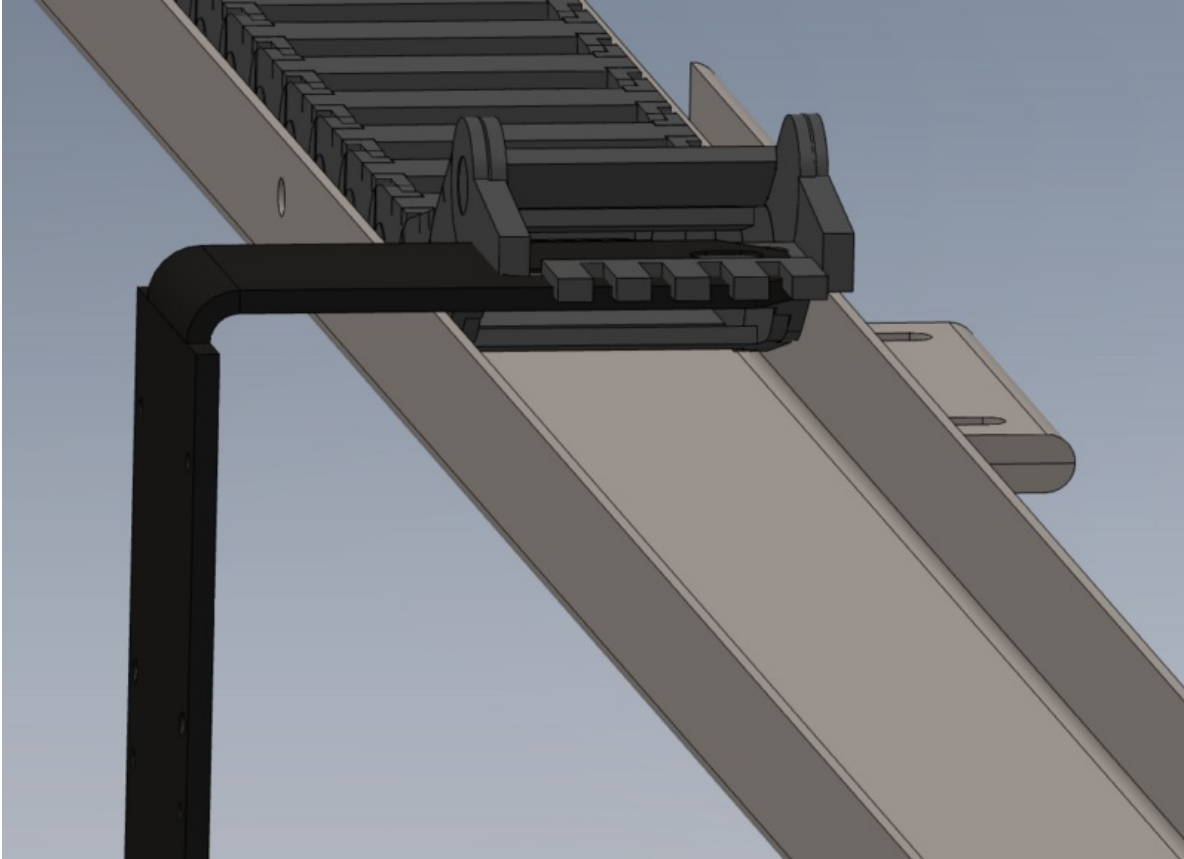

# Fichier:R0015255 Mount Assemblies to Main Frame Screenshot 2023-07-13 113358.png



R0015255\_Mount\_Assemblies\_to\_Main\_Frame\_Screenshot\_2023-07-13\_113358

Horizontal resolution	37.79 dpc
Vertical resolution	37.79 dpc