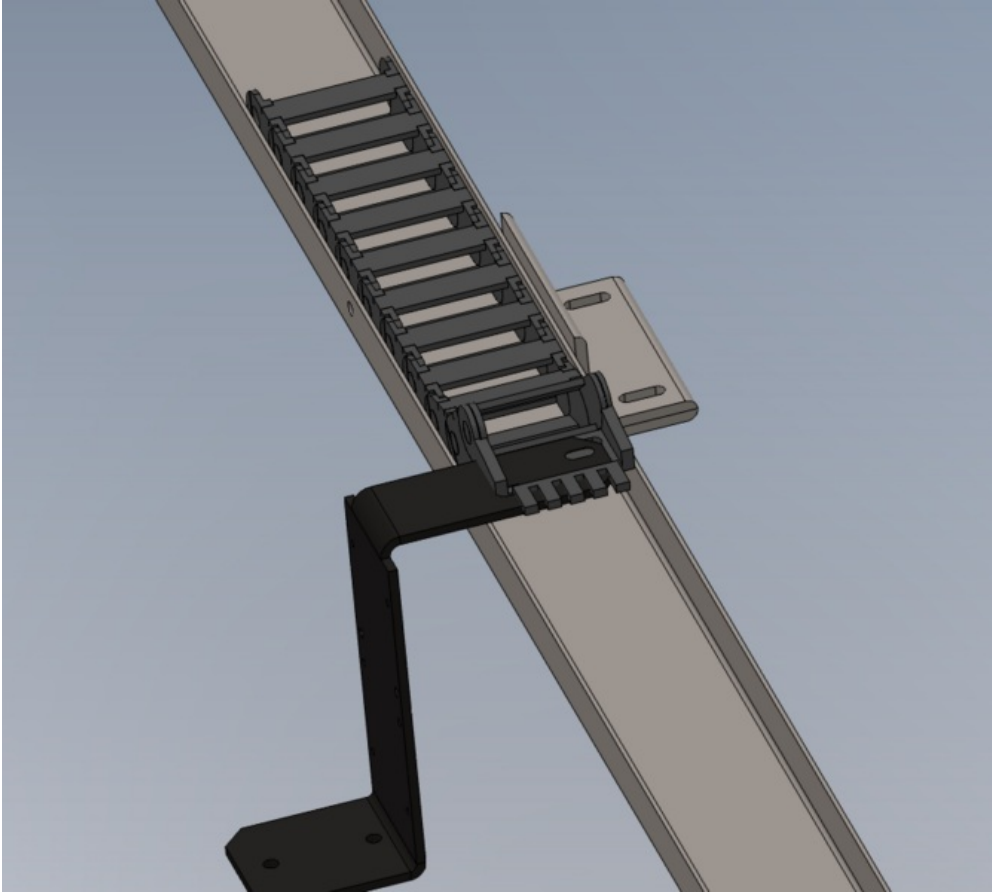

Fichier:R0015255 Mount Assemblies to Main Frame Screenshot 2023-07-13 112957.png



R0015255_Mount_Assemblies_to_Main_Frame_Screenshot_2023-07-13_112957

Horizontal resolution	37.79 dpc
Vertical resolution	37.79 dpc