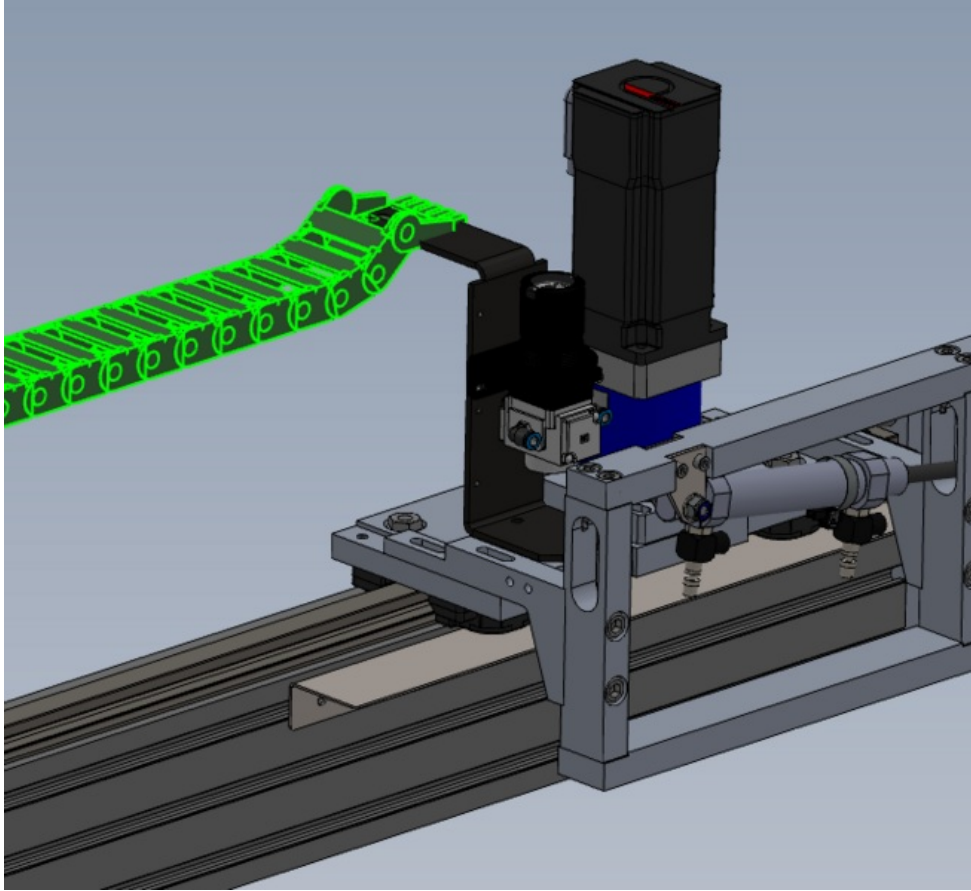

Fichier:R0015255 Mount Assemblies to Main Frame Screenshot 2023-07-13 111928.png



R0015255_Mount_Assemblies_to_Main_Frame_Screenshot_2023-07-13_111928

File history

Click on a date/time to view the file as it appeared at that time.

	Date/Time	Thumbnail	Dimensions	User	Comment
current	12:19, 13 July 2023		694 × 634 (80 KB)	Gareth Green (talk contribs)	R0015255_Mount_Assemblies_to_Main_Frame_Screenshot_2023-07-13_111928

You cannot overwrite this file.

File usage

The following page links to this file:

R0015255 Mount Assemblies to Main Frame

Metadata

This file contains additional information, probably added from the digital camera or scanner used to create or digitize it. If the file has been modified from its original state, some details may not fully reflect the modified file.

Horizontal resolution	37.79 dpc
Vertical resolution	37.79 dpc