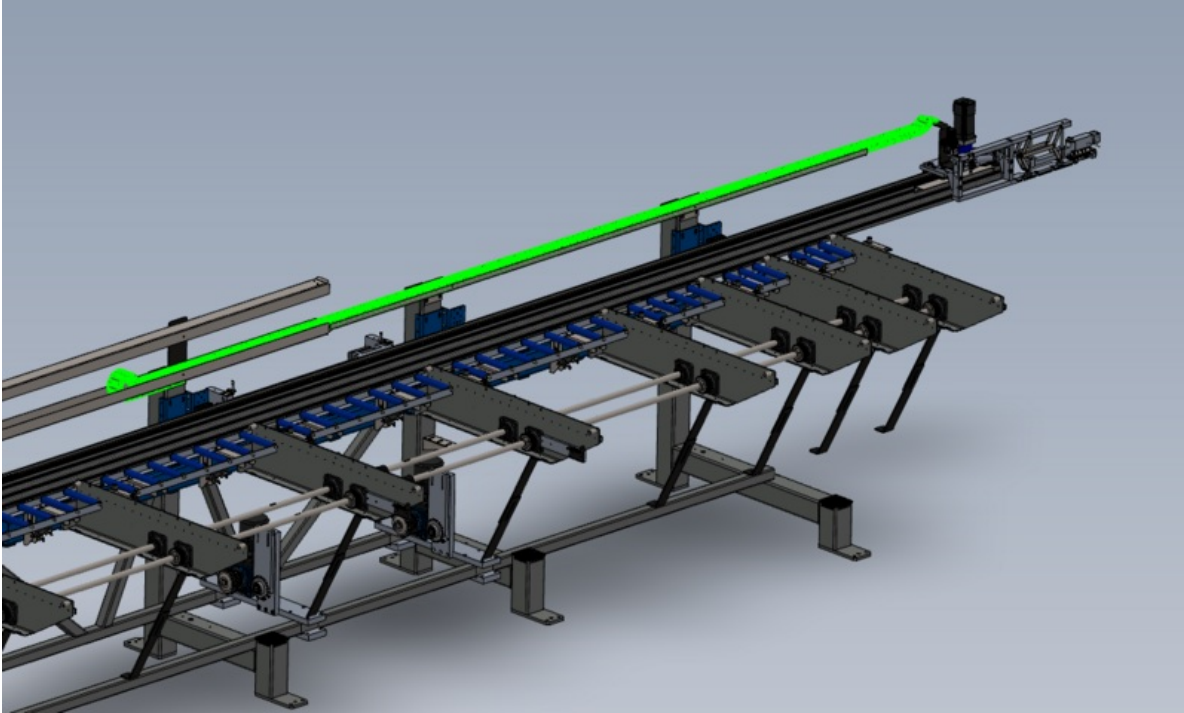

# Fichier:R0015255 Mount Assemblies to Main Frame Screenshot 2023-07-13 111850.png



R0015255\_Mount\_Assemblies\_to\_Main\_Frame\_Screenshot\_2023-07-13\_111850