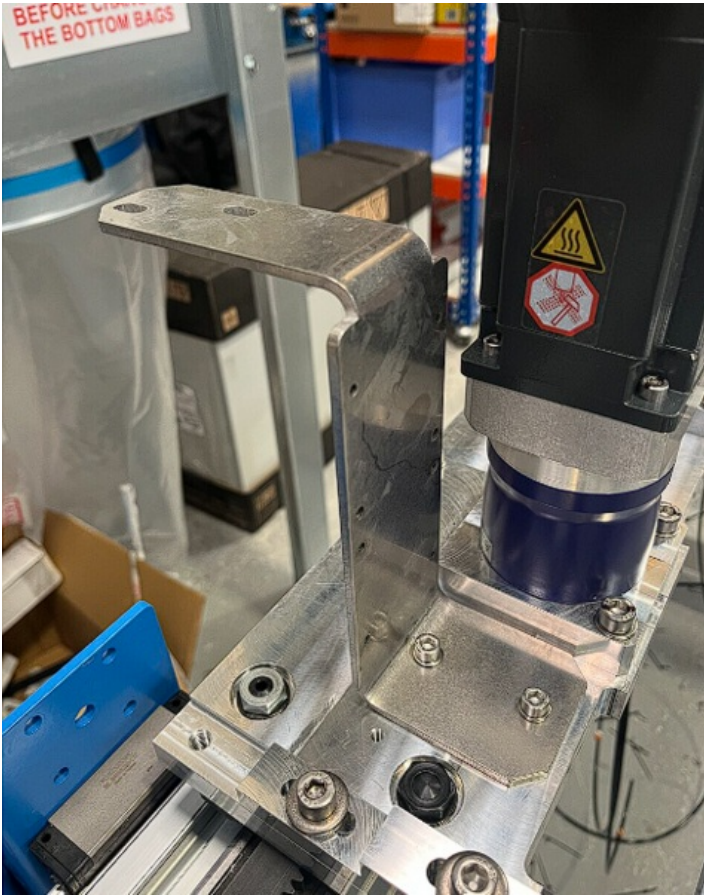

# Fichier:R0015255 Mount Assemblies to Main Frame Screenshot 2023-07-13 110051.png



R0015255\_Mount\_Assemblies\_to\_Main\_Frame\_Screenshot\_2023-07-13\_110051