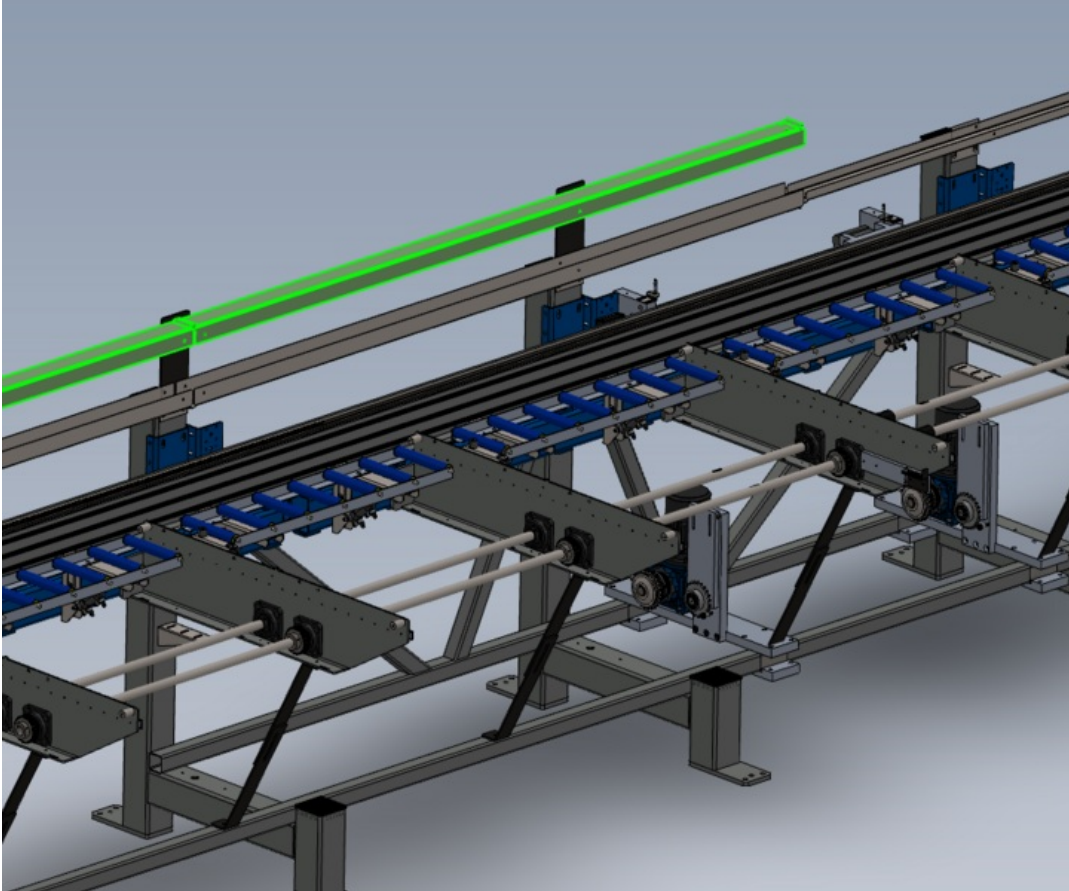

Fichier:R0015255 Mount Assemblies to Main Frame Screenshot 2023-07-13 105601.png



R0015255_Mount_Assemblies_to_Main_Frame_Screenshot_2023-07-13_105601

File history

Click on a date/time to view the file as it appeared at that time.

	Date/Time	Thumbnail	Dimensions	User	Comment
current	11:56, 13 July 2023		948 × 785 (260 KB)	Gareth Green (talk contribs)	R0015255_Mount_Assemblies_to_Main_Frame_Screenshot_2023-07-13_105601

Horizontal resolution	37.79 dpc
Vertical resolution	37.79 dpc