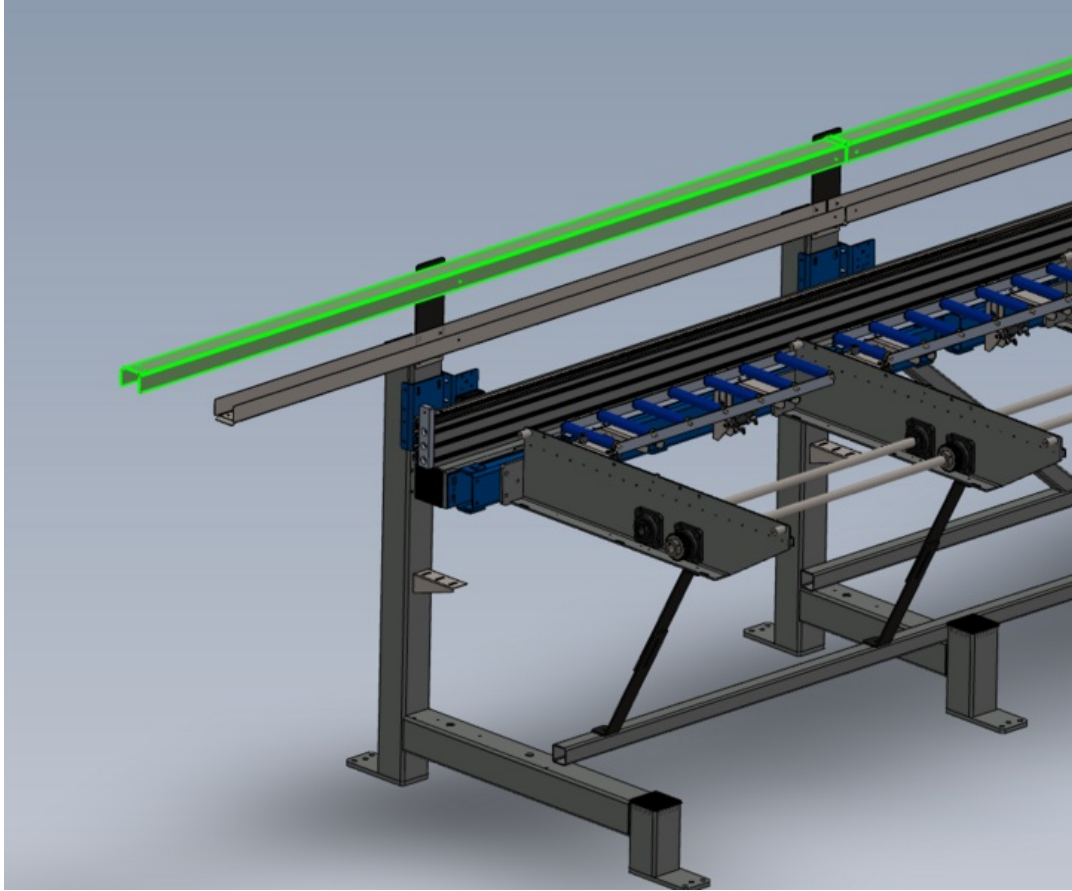

# Fichier:R0015255 Mount Assemblies to Main Frame Screenshot 2023-07-13 105554.png



R0015255\_Mount\_Assemblies\_to\_Main\_Frame\_Screenshot\_2023-07-13\_105554

## File history

Click on a date/time to view the file as it appeared at that time.

	Date/Time	Thumbnail	Dimensions	User	Comment
current	11:56, 13 July 2023		947 × 783 (189 KB)	Gareth Green (talk   contribs)	R0015255_Mount_Assemblies_to_Main_Frame_Screenshot_2023-07-13_105554

Horizontal resolution	37.79 dpc
Vertical resolution	37.79 dpc