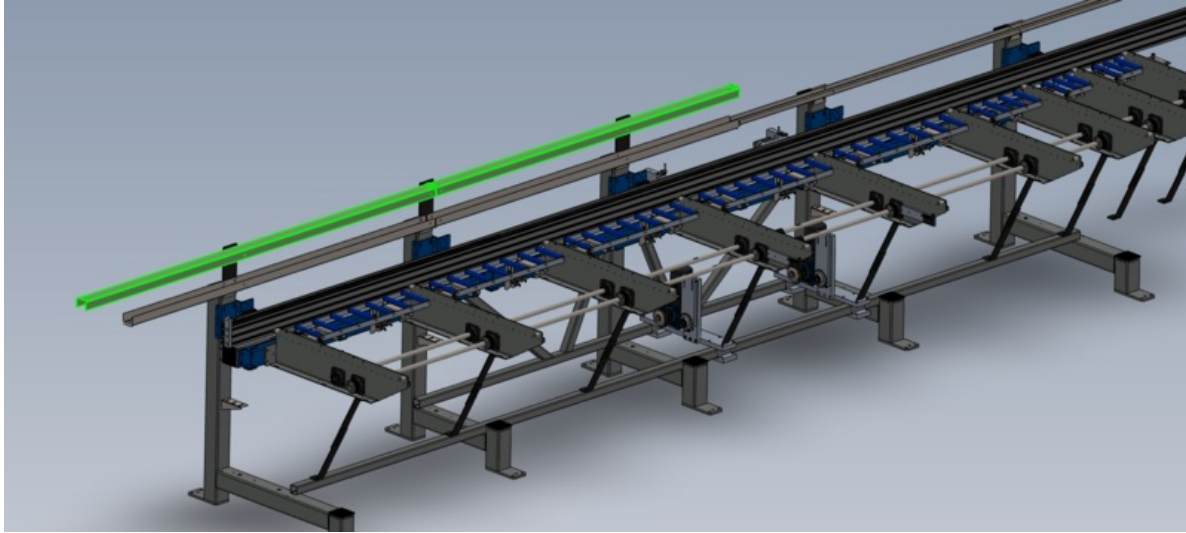

# Fichier:R0015255 Mount Assemblies to Main Frame Screenshot 2023-07-13 105547.png



R0015255\_Mount\_Assemblies\_to\_Main\_Frame\_Screenshot\_2023-07-13\_105547