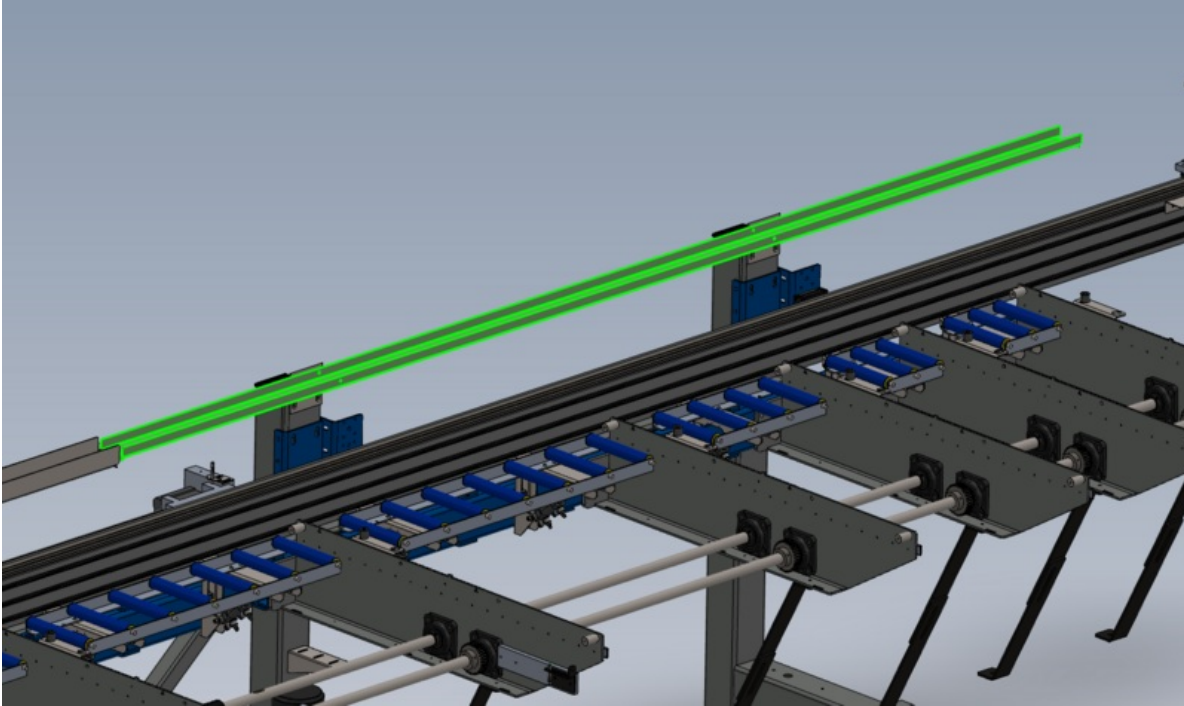

Fichier:R0015255 Mount Assemblies to Main Frame Screenshot 2023-07-13 104416.png



R0015255_Mount_Assemblies_to_Main_Frame_Screenshot_2023-07-13_104416

File history

Click on a date/time to view the file as it appeared at that time.

	Date/Time	Thumbnail	Dimensions	User	Comment
current	11:48, 13 July 2023		1,314 × 780 (230 KB)	Gareth Green (talk contribs)	R0015255_Mount_Assemblies_to_Main_Frame_Screenshot_2023-07-13_104416

Horizontal resolution	37.79 dpc
Vertical resolution	37.79 dpc