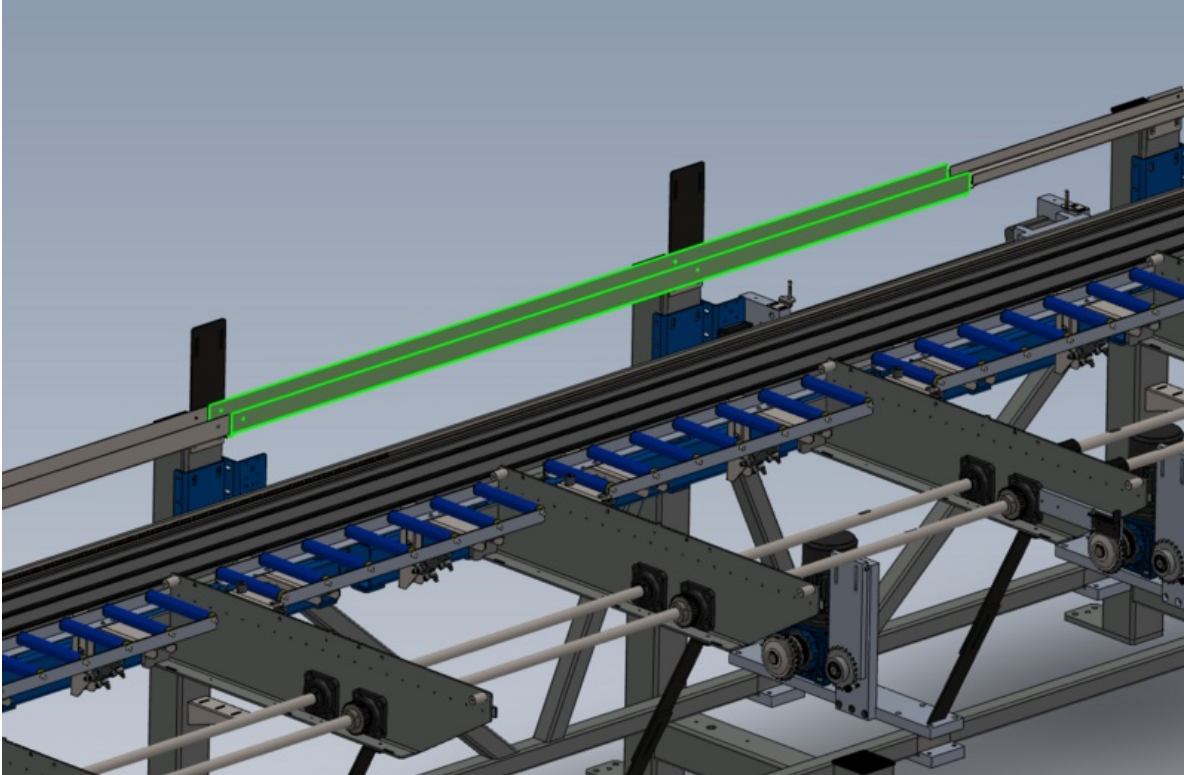

# Fichier:R0015255 Mount Assemblies to Main Frame Screenshot 2023-07-13 104404.png



R0015255\_Mount\_Assemblies\_to\_Main\_Frame\_Screenshot\_2023-07-13\_104404

Horizontal resolution	37.79 dpc
Vertical resolution	37.79 dpc