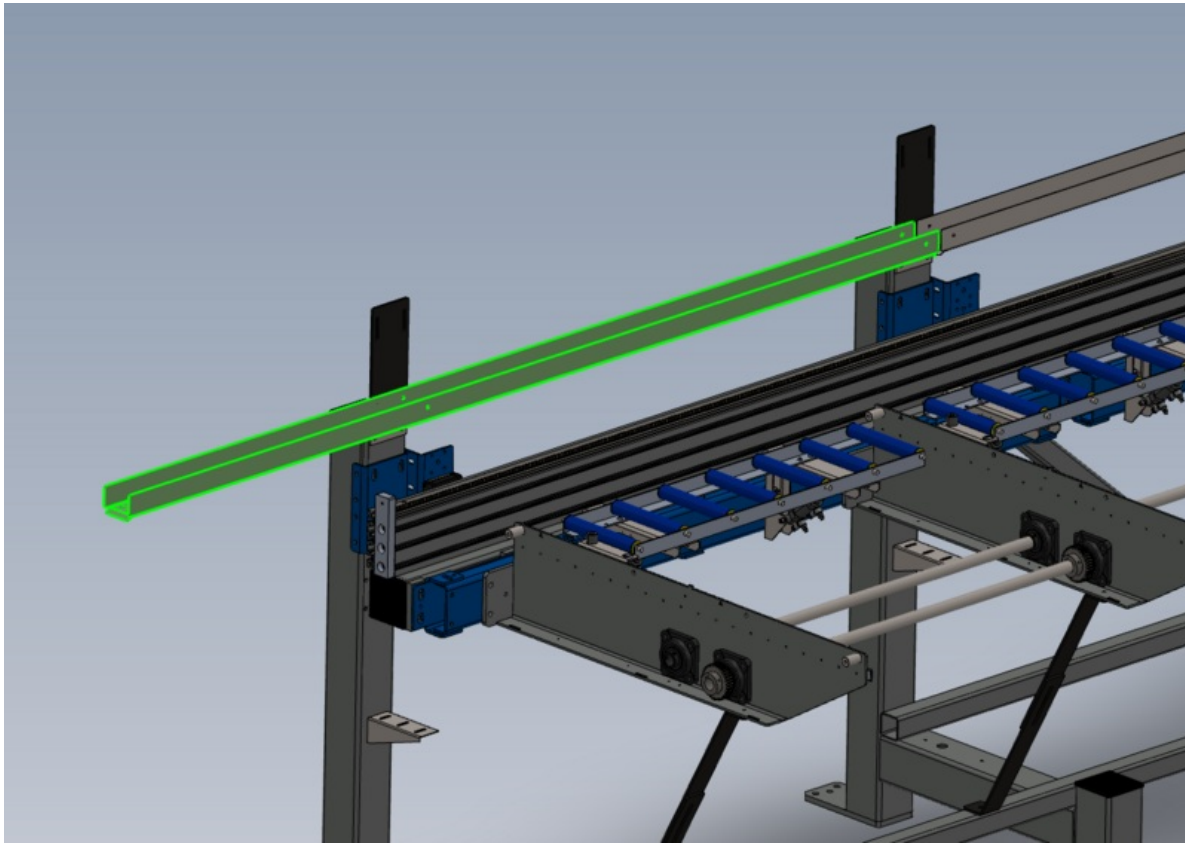

Fichier:R0015255 Mount Assemblies to Main Frame Screenshot 2023-07-13 104355.png



R0015255_Mount_Assemblies_to_Main_Frame_Screenshot_2023-07-13_104355

File history

Click on a date/time to view the file as it appeared at that time.

	Date/Time	Thumbnail	Dimensions	User	Comment
current	11:48, 13 July 2023		1,144 × 808 (181 KB)	Gareth Green (talk contribs)	R0015255_Mount_Assemblies_to_Main_Frame_Screenshot_2023-07-13_104355

Horizontal resolution	37.79 dpc
Vertical resolution	37.79 dpc