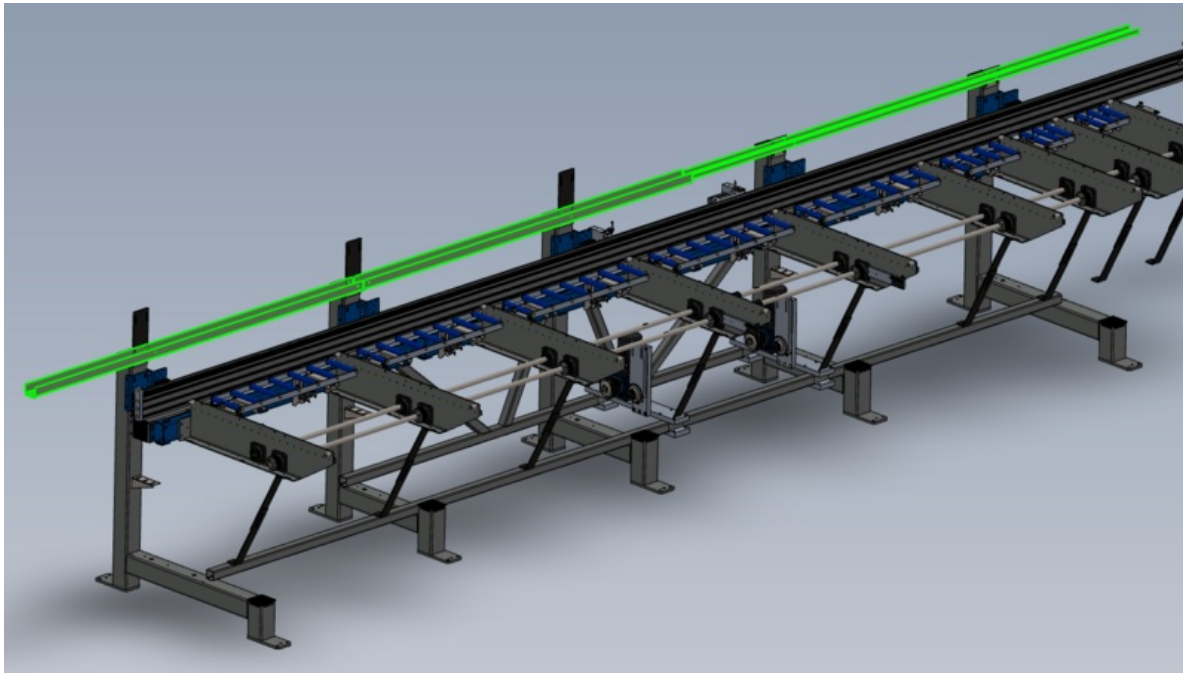

Fichier:R0015255 Mount Assemblies to Main Frame Screenshot 2023-07-13 104324.png



R0015255_Mount_Assemblies_to_Main_Frame_Screenshot_2023-07-13_104324

File history

Click on a date/time to view the file as it appeared at that time.

	Date/Time	Thumbnail	Dimensions	User	Comment
current	12:35, 13 July 2023		1,341 × 759 (308 KB)	Gareth Green (talk contribs)	R0015255_Mount_Assemblies_to_Main_Frame_Screenshot_2023-07-13_104324

Horizontal resolution	37.79 dpc
Vertical resolution	37.79 dpc