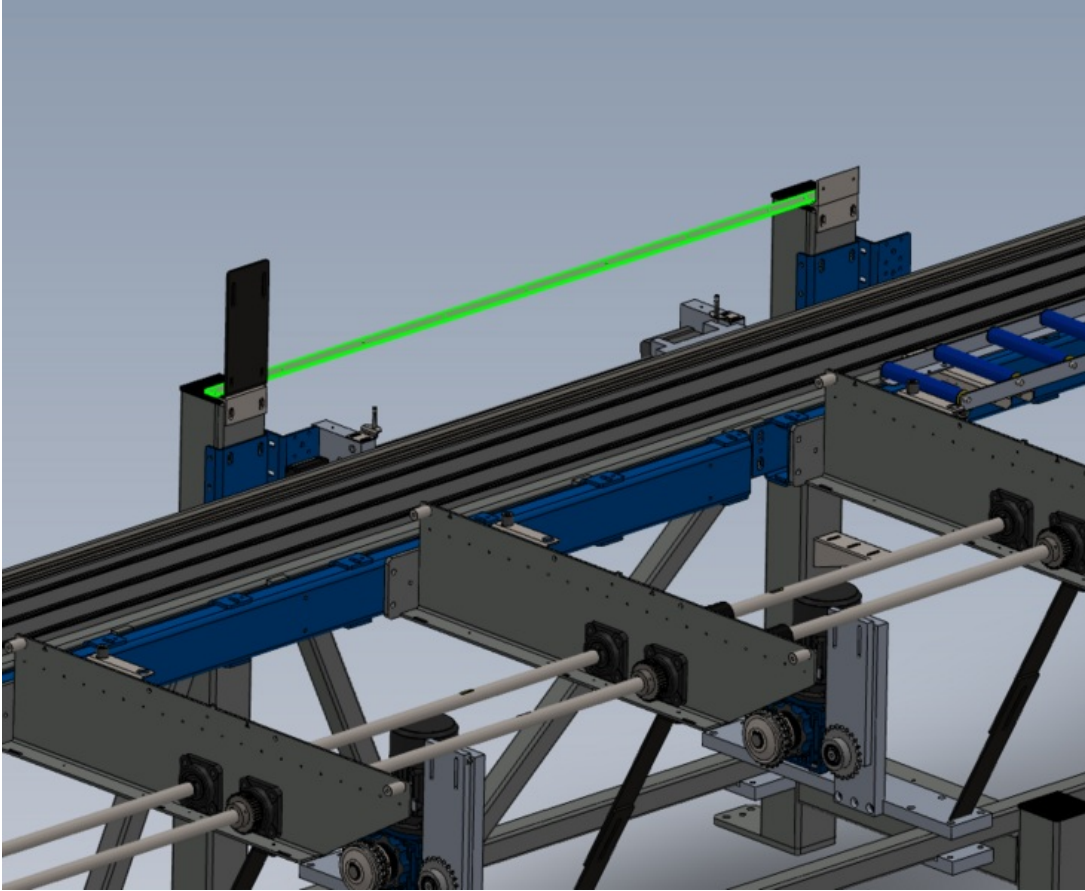

# Fichier:R0015255 Mount Assemblies to Main Frame Screenshot 2023-07-13 103642.png



R0015255\_Mount\_Assemblies\_to\_Main\_Frame\_Screenshot\_2023-07-13\_103642

## File history

Click on a date/time to view the file as it appeared at that time.

	Date/Time	Thumbnail	Dimensions	User	Comment
current	11:37, 13 July 2023		932 × 762 (207 KB)	Gareth Green (talk   contribs)	R0015255_Mount_Assemblies_to_Main_Frame_Screenshot_2023-07-13_103642

Horizontal resolution	37.79 dpc
Vertical resolution	37.79 dpc