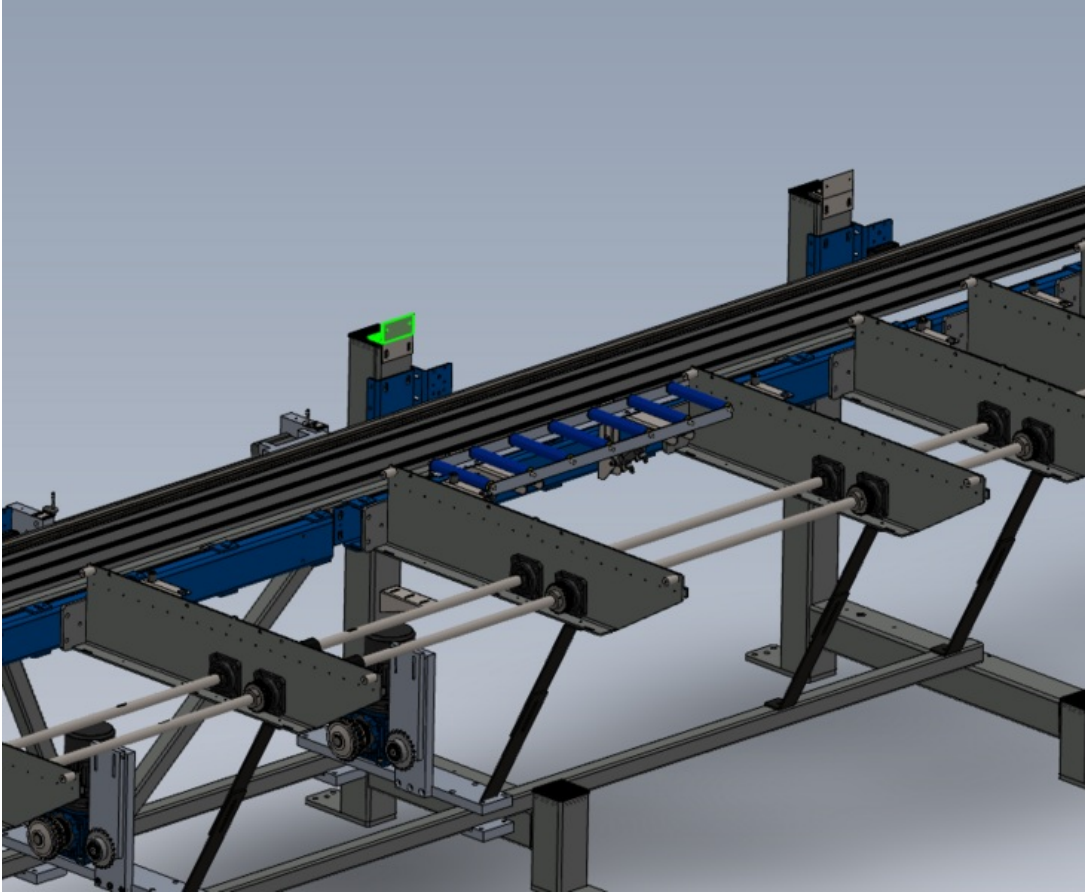

Fichier:R0015255 Mount Assemblies to Main Frame Screenshot 2023-07-13 103355.png



R0015255_Mount_Assemblies_to_Main_Frame_Screenshot_2023-07-13_103355

File history

Click on a date/time to view the file as it appeared at that time.

	Date/Time	Thumbnail	Dimensions	User	Comment
current	11:37, 13 July 2023		863 × 706 (193 KB)	Gareth Green (talk contribs)	R0015255_Mount_Assemblies_to_Main_Frame_Screenshot_2023-07-13_103355

Horizontal resolution	37.79 dpc
Vertical resolution	37.79 dpc