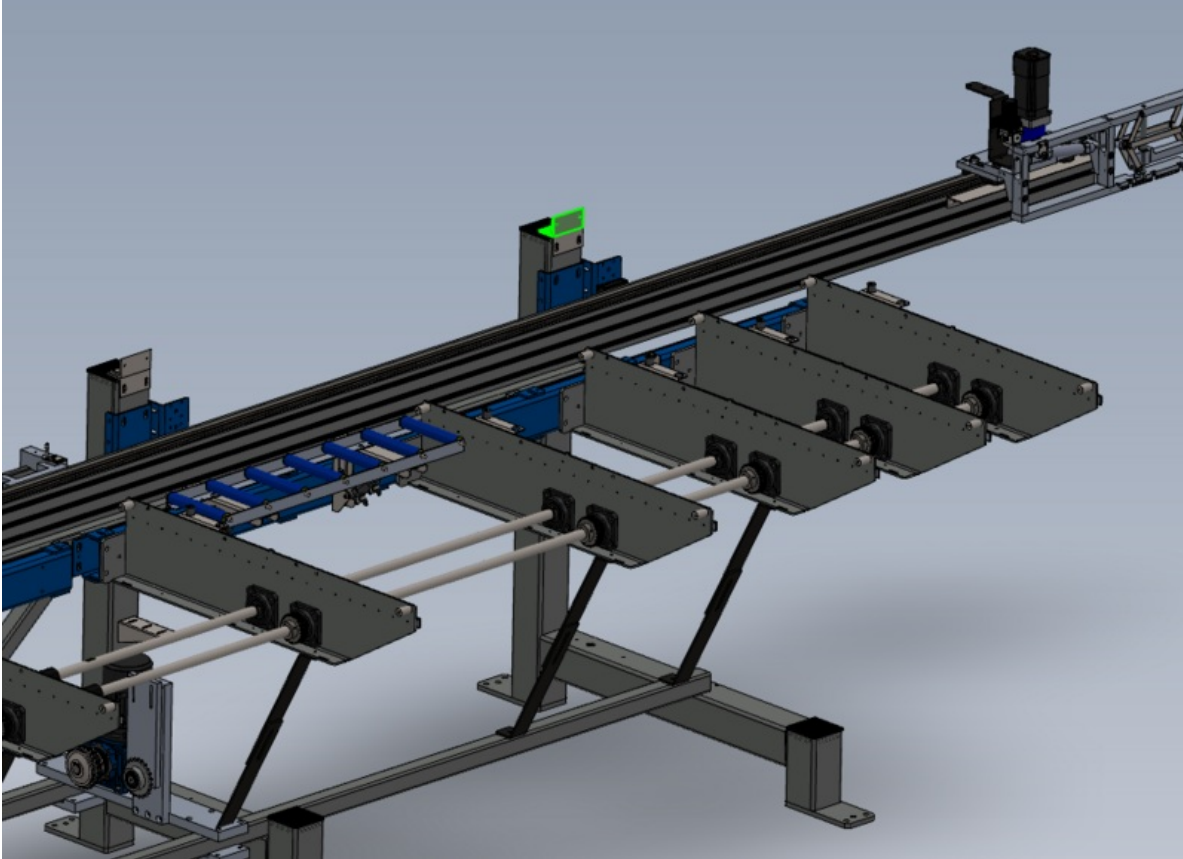

Fichier:R0015255 Mount Assemblies to Main Frame Screenshot 2023-07-13 103345.png



R0015255_Mount_Assemblies_to_Main_Frame_Screenshot_2023-07-13_103345

File history

Click on a date/time to view the file as it appeared at that time.

	Date/Time	Thumbnail	Dimensions	User	Comment
current	11:37, 13 July 2023		958 × 693 (193 KB)	Gareth Green (talk contribs)	R0015255_Mount_Assemblies_to_Main_Frame_Screenshot_2023-07-13_103345

Horizontal resolution	37.79 dpc
Vertical resolution	37.79 dpc