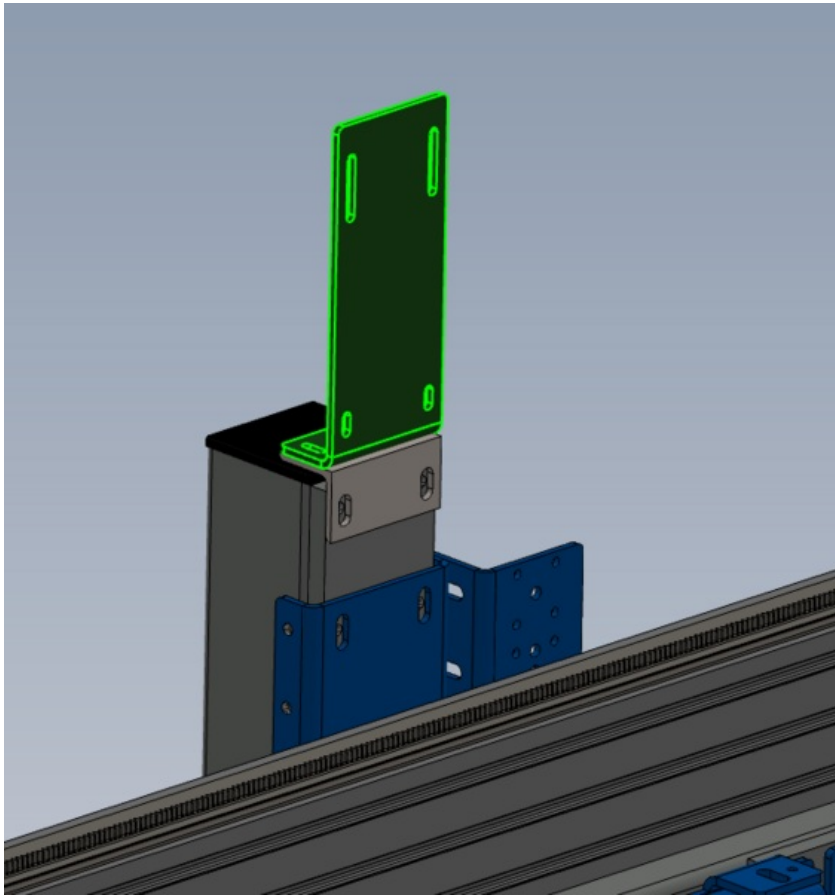

# Fichier:R0015255 Mount Assemblies to Main Frame Screenshot 2023-07-13 102446.png



R0015255\_Mount\_Assemblies\_to\_Main\_Frame\_Screenshot\_2023-07-13\_102446

Horizontal resolution	37.79 dpc
Vertical resolution	37.79 dpc