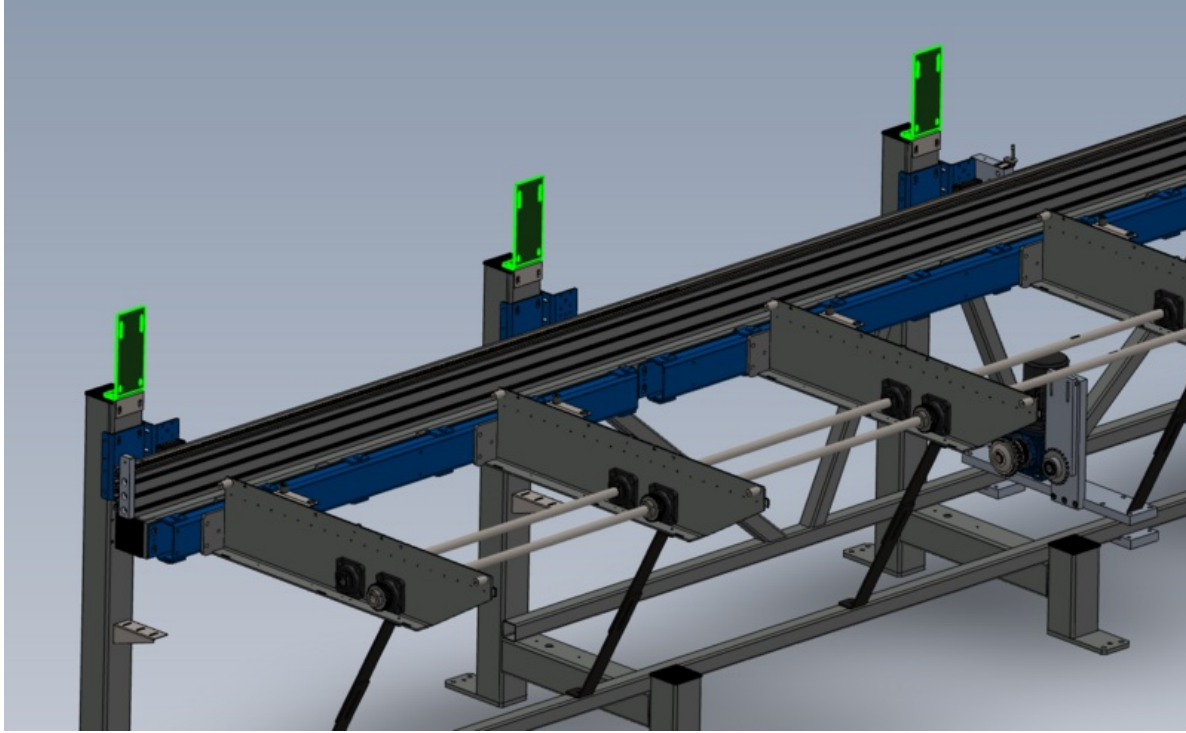

Fichier:R0015255 Mount Assemblies to Main Frame Screenshot 2023-07-13 102442.png



R0015255_Mount_Assemblies_to_Main_Frame_Screenshot_2023-07-13_102442

File history

Click on a date/time to view the file as it appeared at that time.

	Date/Time	Thumbnail	Dimensions	User	Comment
current	11:25, 13 July 2023		1,253 × 771 (248 KB)	Gareth Green (talk contribs)	R0015255_Mount_Assemblies_to_Main_Frame_Screenshot_2023-07-13_102442

Horizontal resolution	37.79 dpc
Vertical resolution	37.79 dpc