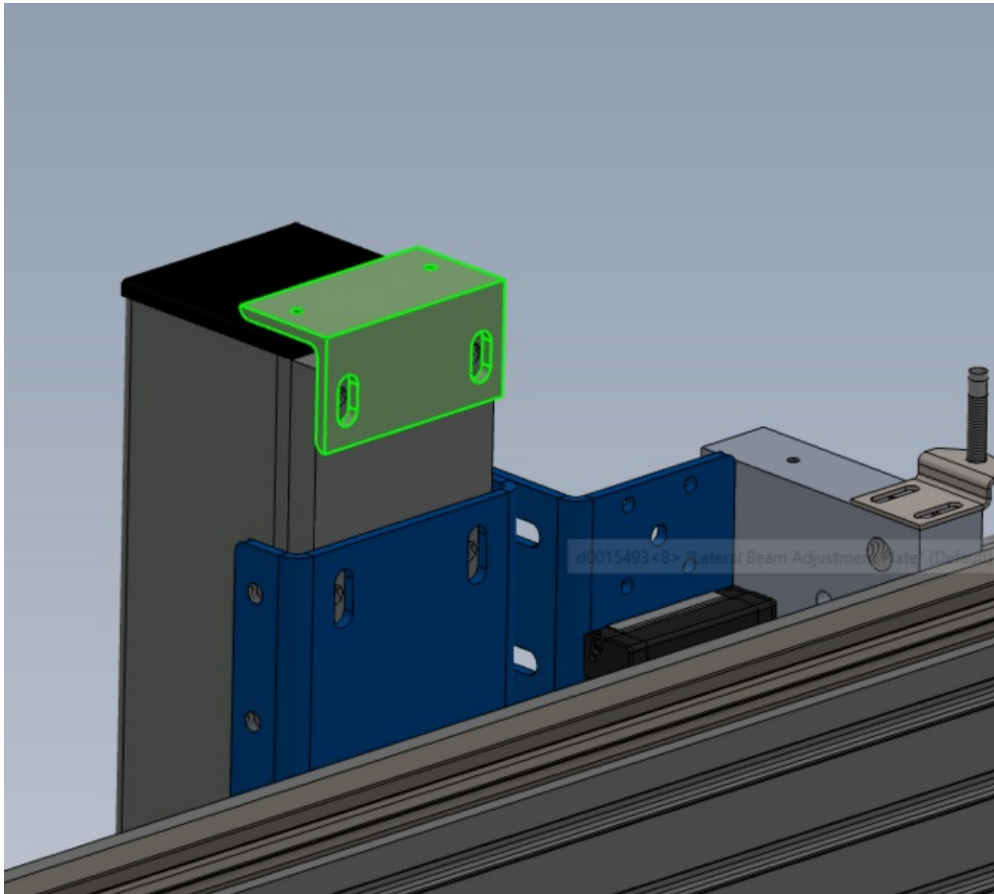

# Fichier:R0015255 Mount Assemblies to Main Frame Screenshot 2023-07-13 101343.png



R0015255\_Mount\_Assemblies\_to\_Main\_Frame\_Screenshot\_2023-07-13\_101343

## File history

Click on a date/time to view the file as it appeared at that time.

	Date/Time	Thumbnail	Dimensions	User	Comment
current	11:17, 13 July 2023		718 × 640 (54 KB)	Gareth Green (talk   contribs)	R0015255_Mount_Assemblies_to_Main_Frame_Screenshot_2023-07-13_101343

Horizontal resolution	37.79 dpc
Vertical resolution	37.79 dpc