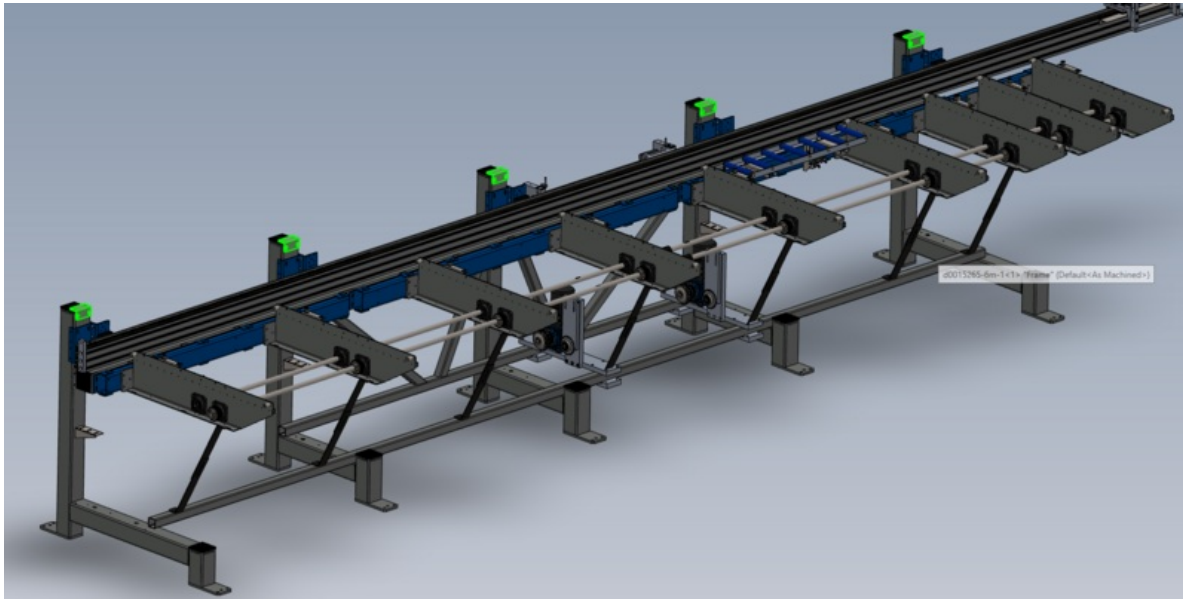

Fichier:R0015255 Mount Assemblies to Main Frame Screenshot 2023-07-13 101335.png



R0015255_Mount_Assemblies_to_Main_Frame_Screenshot_2023-07-13_101335

File history

Click on a date/time to view the file as it appeared at that time.

	Date/Time	Thumbnail	Dimensions	User	Comment
current	11:17, 13 July 2023		1,651 × 830 (376 KB)	Gareth Green (talk contribs)	R0015255_Mount_Assemblies_to_Main_Frame_Screenshot_2023-07-13_101335

Horizontal resolution	37.79 dpc
Vertical resolution	37.79 dpc