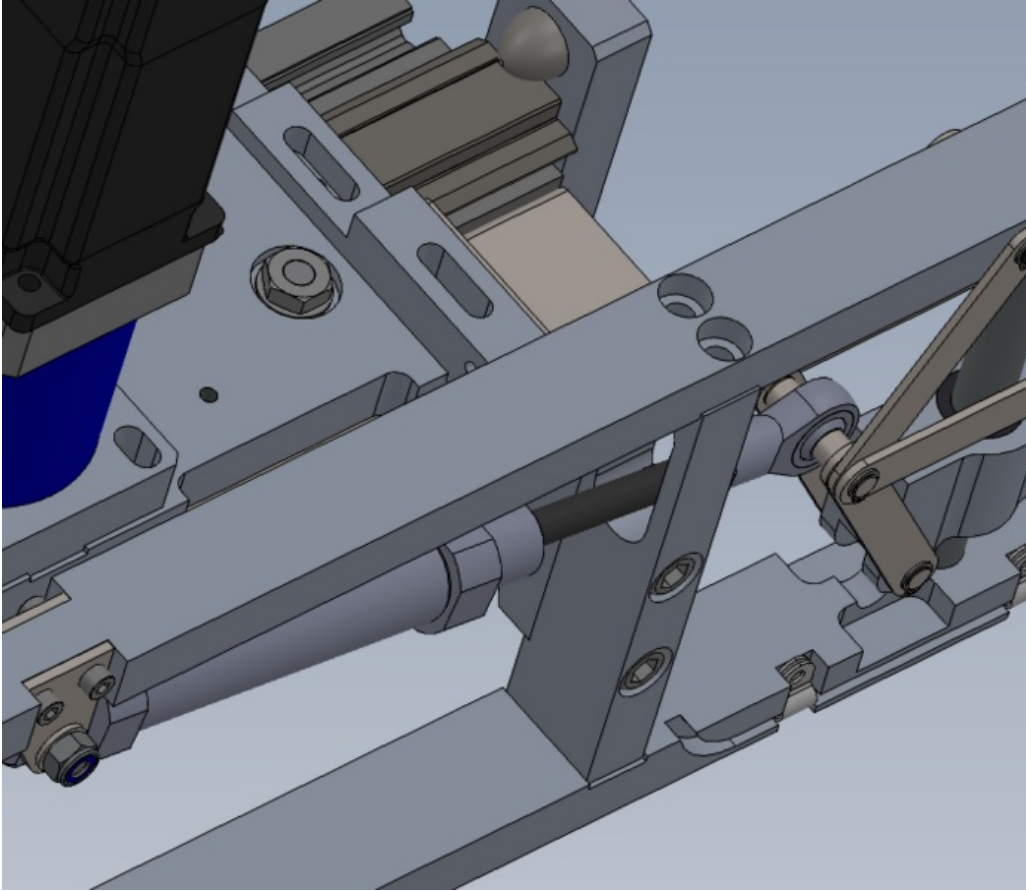

Fichier:R0015255 Mount Assemblies to Main Frame Screenshot 2023-07-13 100548.png



R0015255_Mount_Assemblies_to_Main_Frame_Screenshot_2023-07-13_100548

File history

Click on a date/time to view the file as it appeared at that time.

	Date/Time	Thumbnail	Dimensions	User	Comment
current	11:06, 13 July 2023		713 × 614 (100 KB)	Gareth Green (talk contribs)	R0015255_Mount_Assemblies_to_Main_Frame_Screenshot_2023-07-13_100548

Horizontal resolution	37.79 dpc
Vertical resolution	37.79 dpc