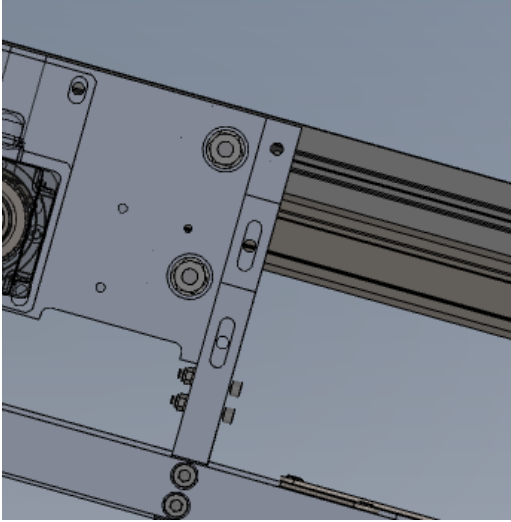

Fichier:R0015255 Mount Assemblies to Main Frame Screenshot 2023-07-13 100259.png

No higher resolution available.

R0015255_Mount_Assemblies_to_Main_Frame_Screenshot_2023-07-13_100259

Horizontal resolution	37.79 dpc
Vertical resolution	37.79 dpc