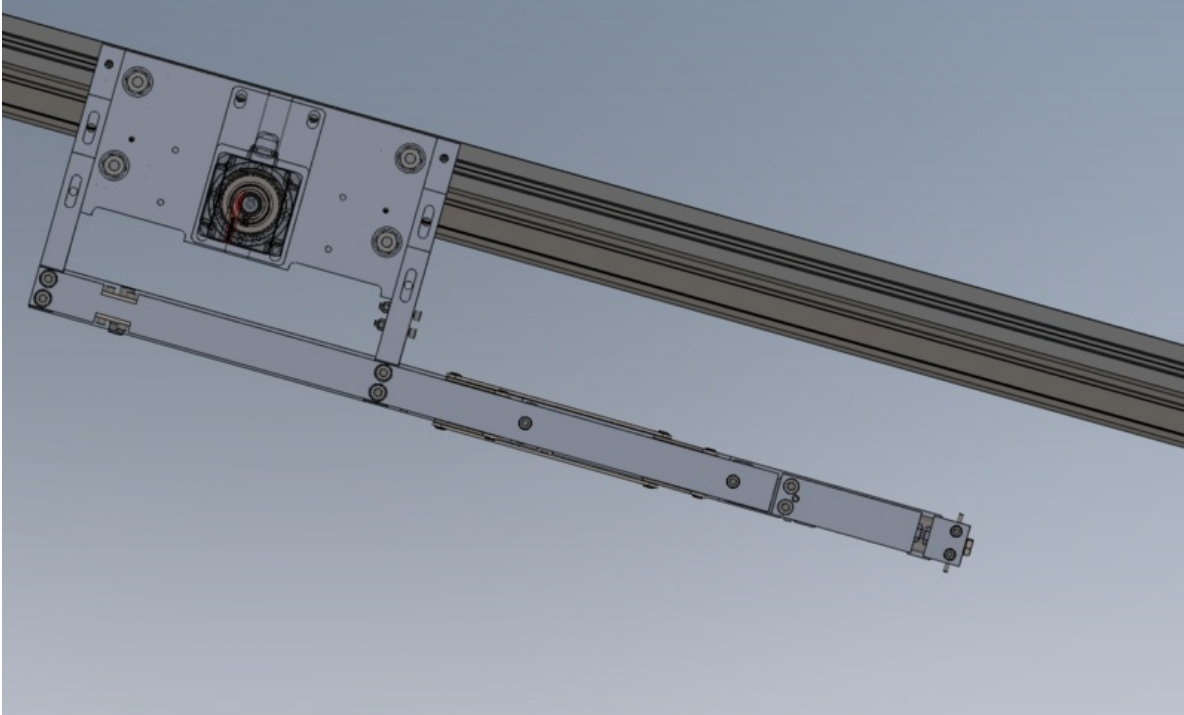

Fichier:R0015255 Mount Assemblies to Main Frame Screenshot 2023-07-13 100253.png



R0015255_Mount_Assemblies_to_Main_Frame_Screenshot_2023-07-13_100253

Horizontal resolution	37.79 dpc
Vertical resolution	37.79 dpc