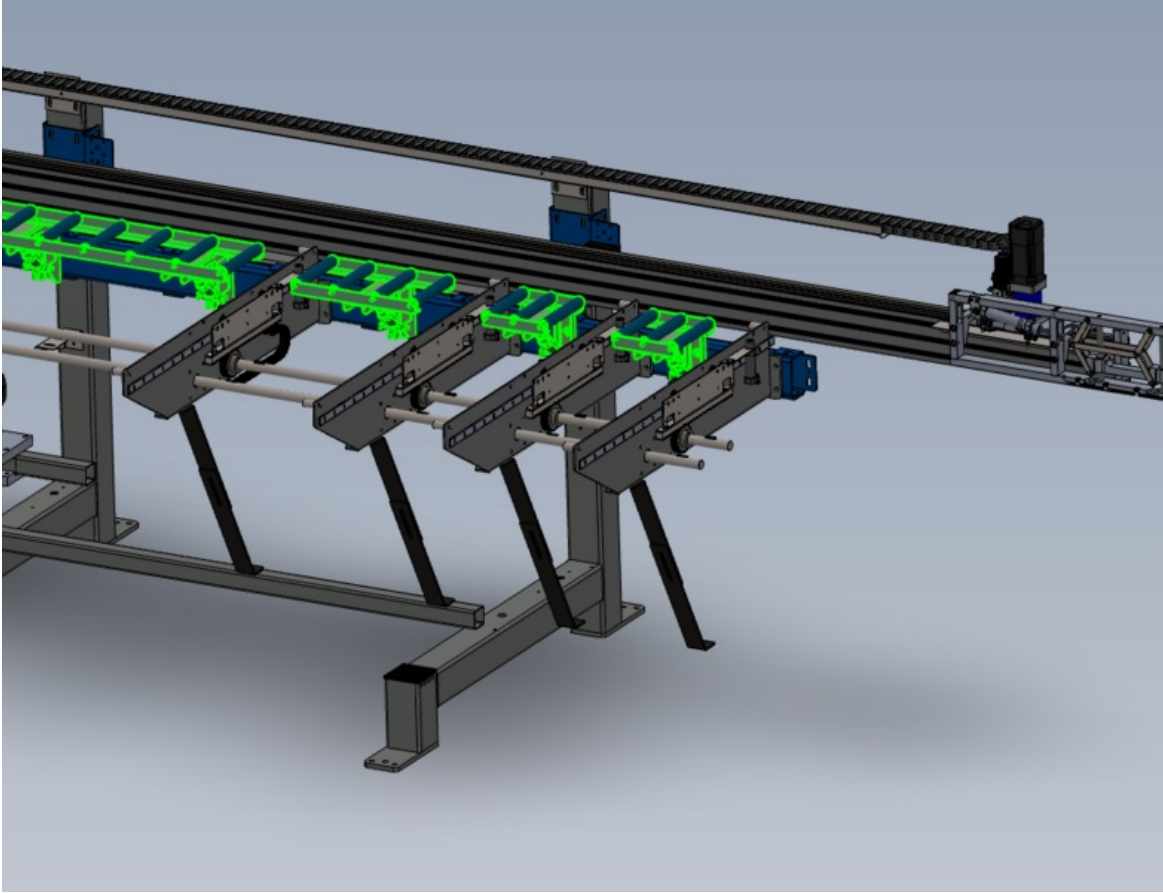

Fichier:R0015255 Mount Assemblies to Main Frame Screenshot 2023-07-13 094612.png



R0015255_Mount_Assemblies_to_Main_Frame_Screenshot_2023-07-13_094612

File history

Click on a date/time to view the file as it appeared at that time.

	Date/Time	Thumbnail	Dimensions	User	Comment
current	10:46, 13 July 2023		979 × 748 (198 KB)	Gareth Green (talk contribs)	R0015255_Mount_Assemblies_to_Main_Frame_Screenshot_2023-07-13_094612

Horizontal resolution	37.79 dpc
Vertical resolution	37.79 dpc