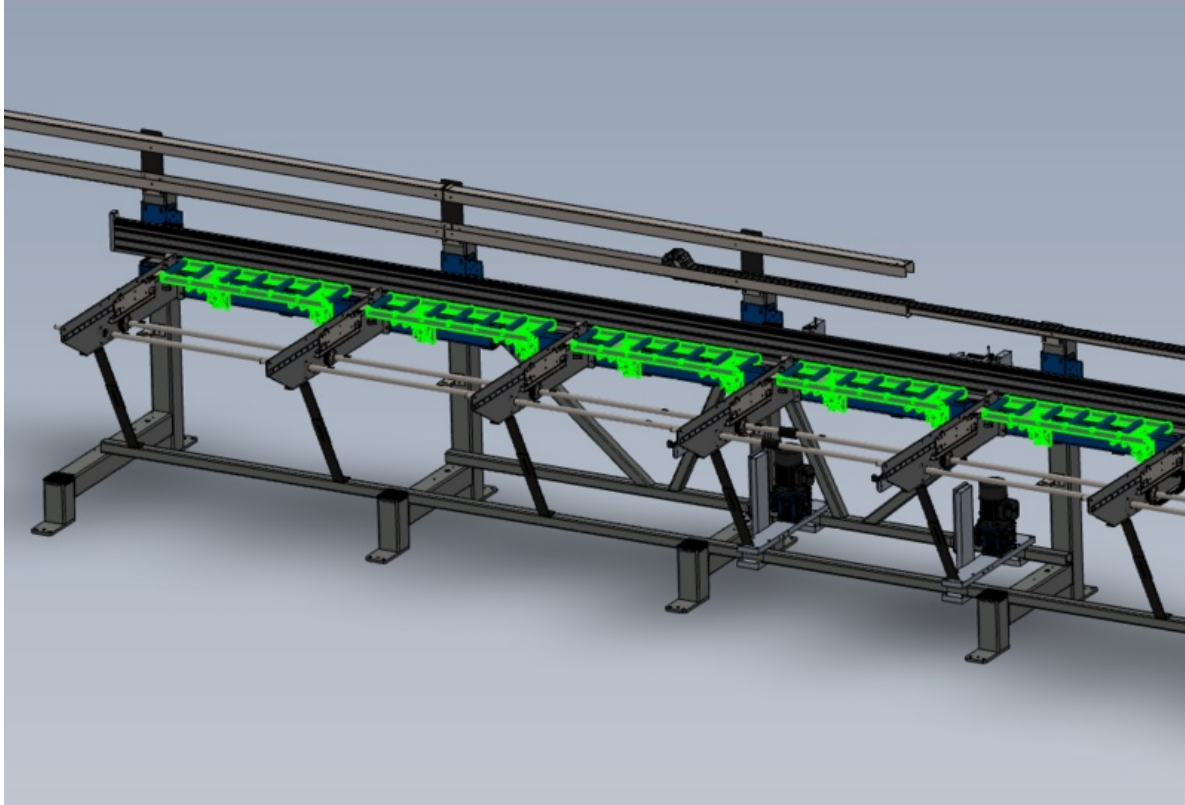

# Fichier:R0015255 Mount Assemblies to Main Frame Screenshot 2023-07-13 094524.png



R0015255\_Mount\_Assemblies\_to\_Main\_Frame\_Screenshot\_2023-07-13\_094524

## File history

Click on a date/time to view the file as it appeared at that time.

	Date/Time	Thumbnail	Dimensions	User	Comment
current	10:46, 13 July 2023		963 × 652 (169 KB)	Gareth Green (talk   contribs)	R0015255_Mount_Assemblies_to_Main_Frame_Screenshot_2023-07-13_094524

Horizontal resolution	37.79 dpc
Vertical resolution	37.79 dpc