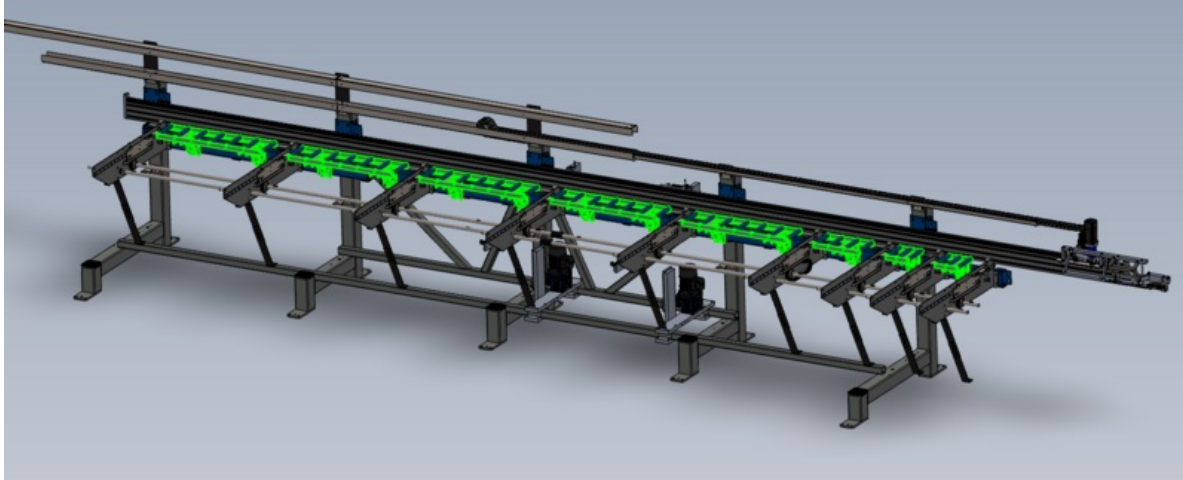

Fichier:R0015255 Mount Assemblies to Main Frame Screenshot 2023-07-13 094451.png



R0015255_Mount_Assemblies_to_Main_Frame_Screenshot_2023-07-13_094451

File history

Click on a date/time to view the file as it appeared at that time.

	Date/Time	Thumbnail	Dimensions	User	Comment
current	10:45, 13 July 2023		1,507 × 608 (235 KB)	Gareth Green (talk contribs)	R0015255_Mount_Assemblies_to_Main_Frame_Screenshot_2023-07-13_094451

Horizontal resolution	37.79 dpc
Vertical resolution	37.79 dpc