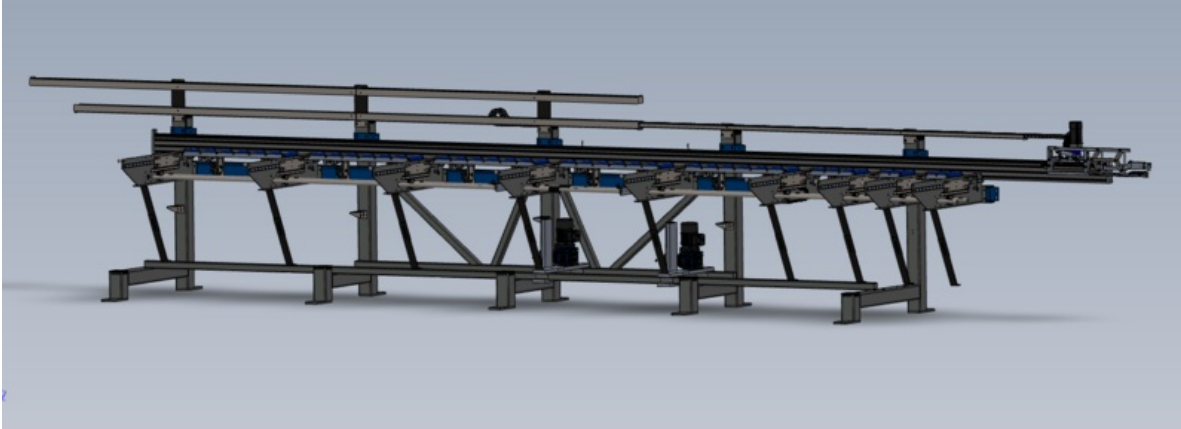

Fichier:R0015255 Mount Assemblies to Main Frame Screenshot 2023-07-13 093736.png



R0015255_Mount_Assemblies_to_Main_Frame_Screenshot_2023-07-13_093736

Horizontal resolution	37.79 dpc
Vertical resolution	37.79 dpc