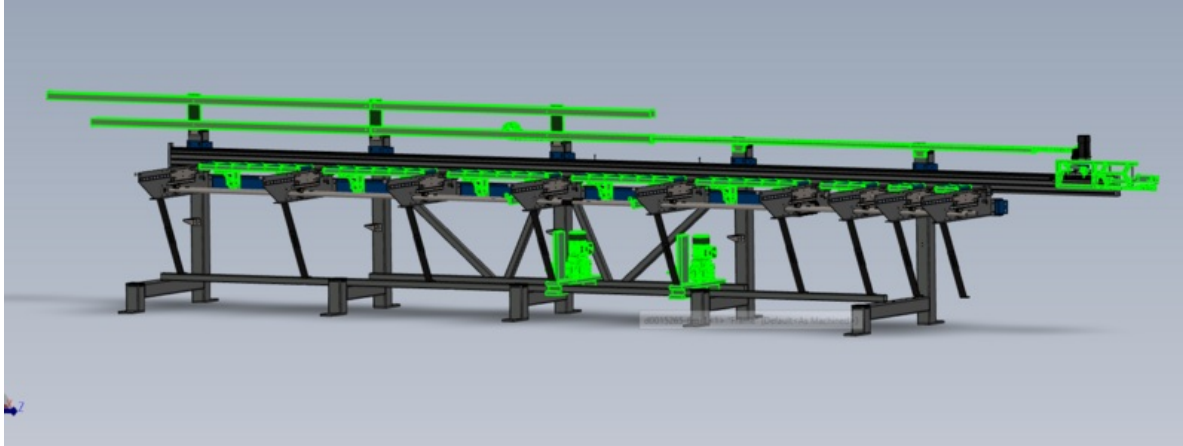

Fichier:R0015255 Mount Assemblies to Main Frame Screenshot 2023-07-13 093726.png



R0015255_Mount_Assemblies_to_Main_Frame_Screenshot_2023-07-13_093726

File history

Click on a date/time to view the file as it appeared at that time.

	Date/Time	Thumbnail	Dimensions	User	Comment
current	10:38, 13 July 2023		1,594 × 598 (124 KB)	Gareth Green (talk contribs)	R0015255_Mount_Assemblies_to_Main_Frame_Screenshot_2023-07-13_093726

Horizontal resolution	37.79 dpc
Vertical resolution	37.79 dpc