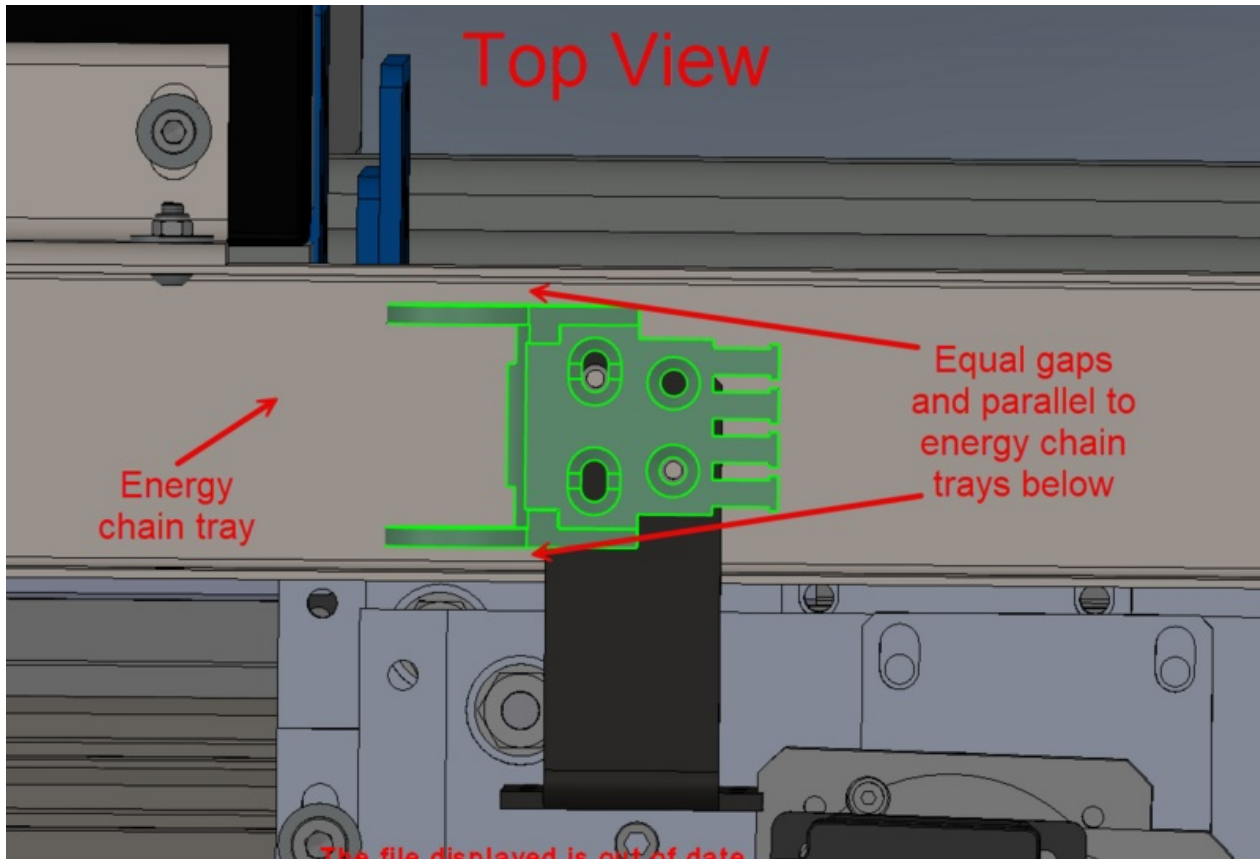

Fichier:R0015255 Mount Assemblies to Main Frame 2024-06-26 15-54-13.png



R0015255_Mount_Assemblies_to_Main_Frame_2024-06-26_15-54-13

Horizontal resolution	37.8 dpc
Vertical resolution	37.8 dpc
File change date and time	14:55, 26 June 2024