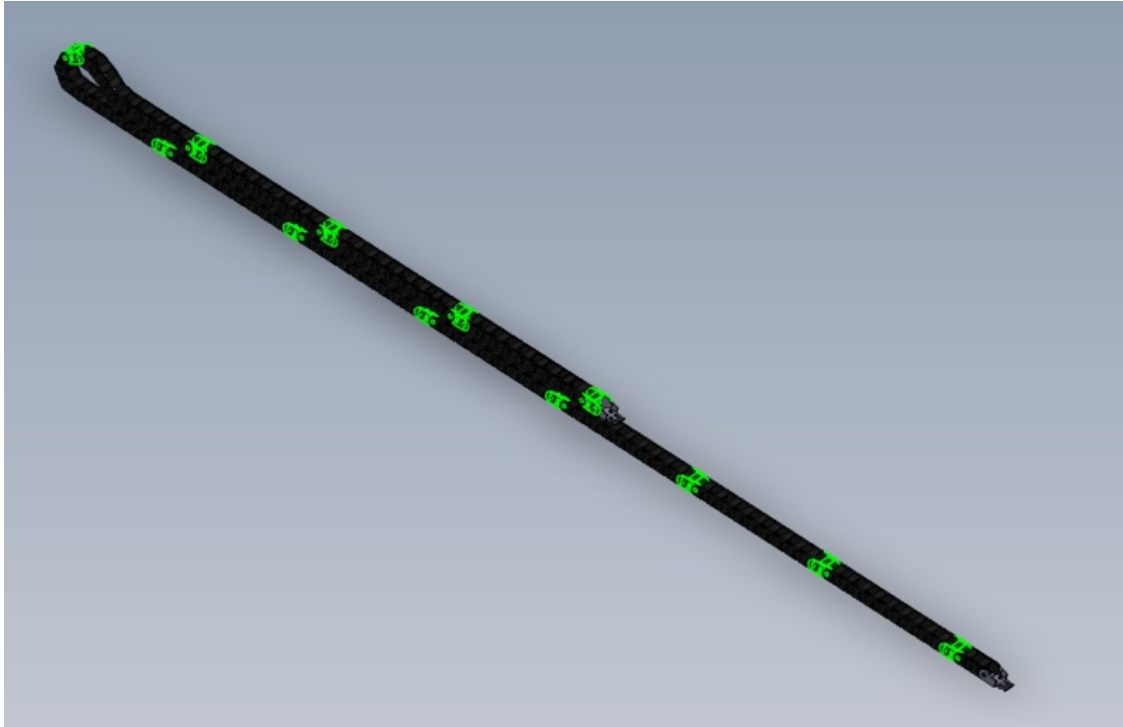

Fichier:R0015251B Bench Assemble X Axis Energy chain Screenshot 2023-08-18 102021.png



R0015251B_Bench_Assemble_X_Axis_Energy_chain_Screenshot_2023-08-18_102021

File history

Click on a date/time to view the file as it appeared at that time.

	Date/Time	Thumbnail	Dimensions	User	Comment
current	10:23, 18 August 2023		1,192 × 767 (123 KB)	Gareth Green (talk contribs)	R0015251B_Bench_Assemble_X_Axis_Energy_chain_Screenshot_2023-08-18_102021

You cannot overwrite this file.

File usage

The following page links to this file:

R0015251B Bench Assemble X Axis Energy chain

Metadata

This file contains additional information, probably added from the digital camera or scanner used to create or digitize it. If the file has been modified from its original state, some details may not fully reflect the modified file.

Horizontal resolution	37.79 dpc
Vertical resolution	37.79 dpc