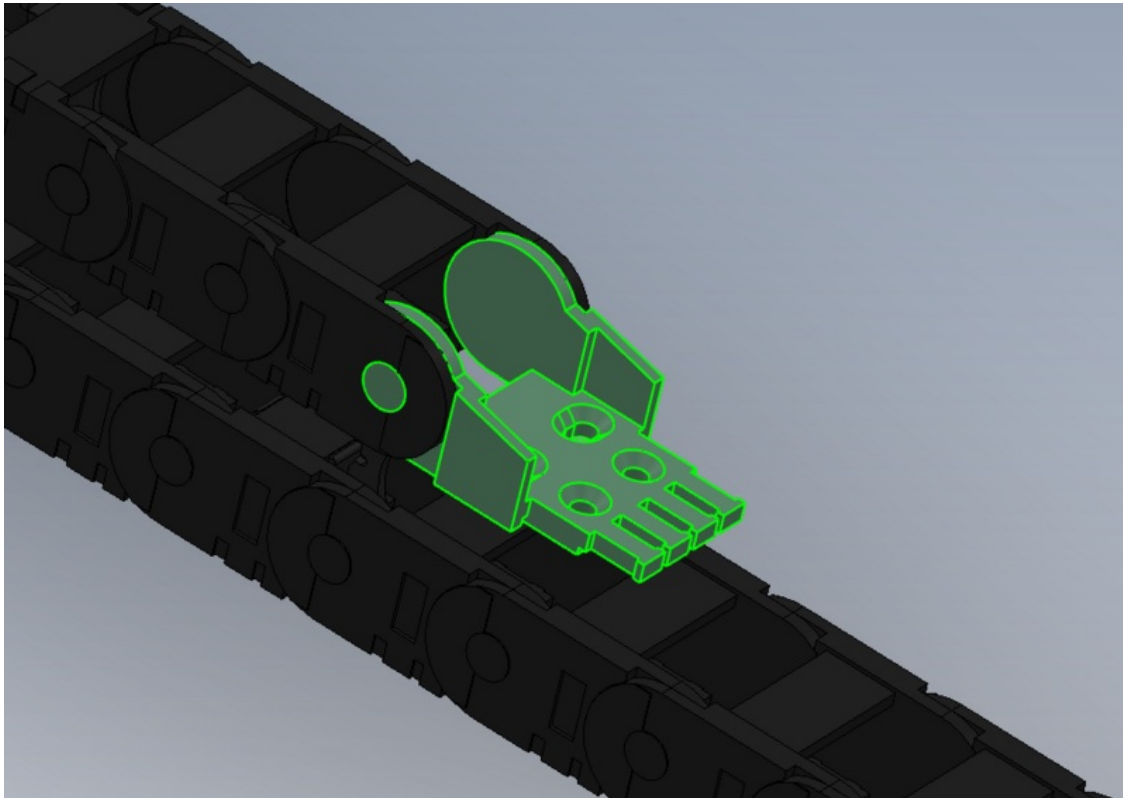

# Fichier:R0015251B Bench Assemble X Axis Energy chain Screenshot 2023-08-18 095246.png



R0015251B\_Bench\_Assemble\_X\_Axis\_Energy\_chain\_Screenshot\_2023-08-18\_095246

## File history

Click on a date/time to view the file as it appeared at that time.

	Date/Time	Thumbnail	Dimensions	User	Comment
current	09:53, 18 August 2023		924 × 653 (108 KB)	Gareth Green (talk   contribs)	R0015251B_Bench_Assemble_X_Axis_Energy_chain_Screenshot_2023-08-18_095246