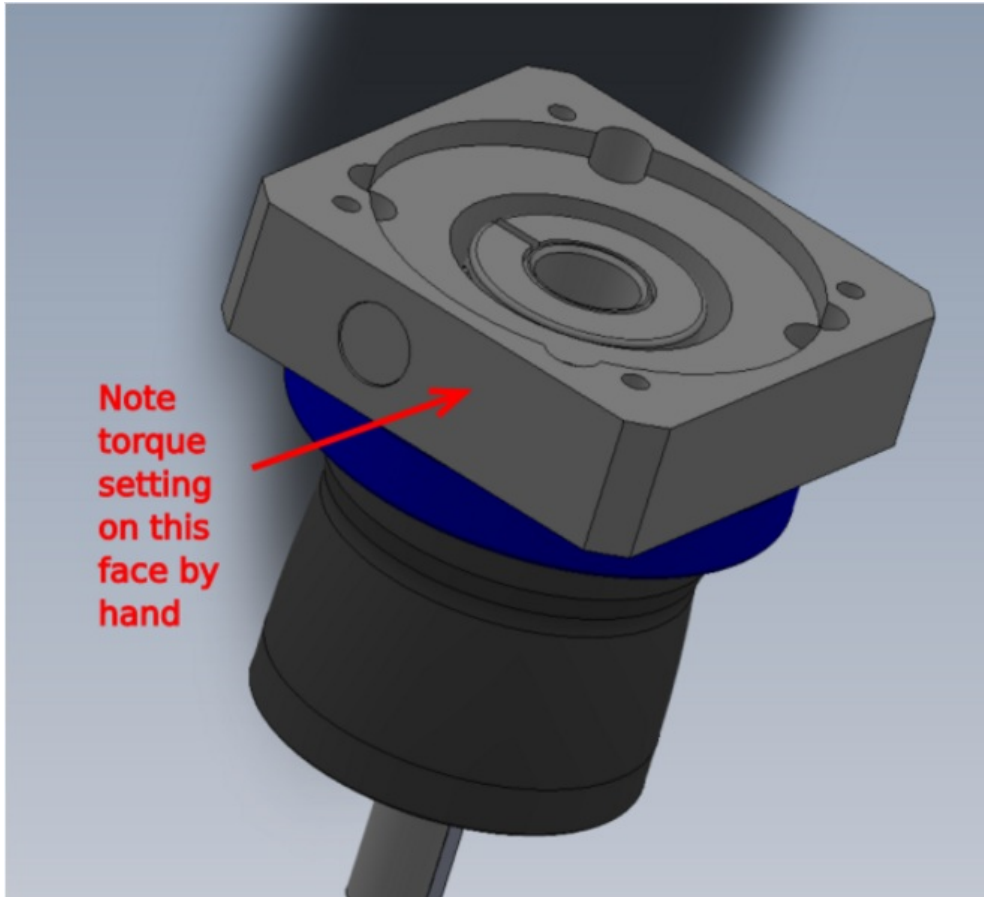

Fichier:R0015247 Fit X axis gearbox and Motor Screenshot 2023-10-09 151045.png



R0015247_Fit_X_axis_gearbox_and_Motor_Screenshot_2023-10-09_151045

File history

Click on a date/time to view the file as it appeared at that time.

	Date/Time	Thumbnail	Dimensions	User	Comment
current	16:10, 9 October 2023		685 × 621 (141 KB)	Gareth Green (talk contribs)	R0015247_Fit_X_axis_gearbox_and_Motor_Screenshot_2023-10-09_151045

Horizontal resolution	37.79 dpc
Vertical resolution	37.79 dpc