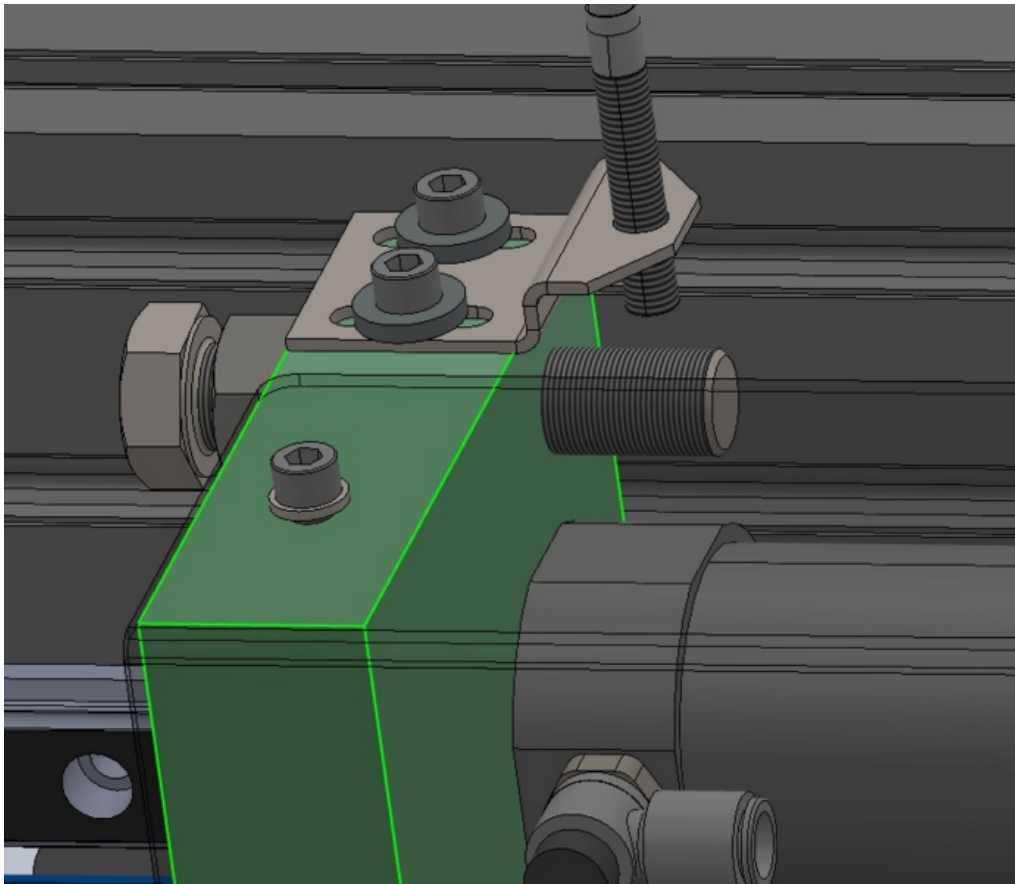

# Fichier:R0015246 Fit Hepco Drive Beam Cylinder Screenshot 2024-01-11 150610.png



R0015246\_Fit\_Hepco\_Drive\_Beam\_Cylinder\_Screenshot\_2024-01-11\_150610

## File history

Click on a date/time to view the file as it appeared at that time.

	Date/Time	Thumbnail	Dimensions	User	Comment
current	17:06, 11 January 2024		812 × 703 (84 KB)	Gareth Green (talk   contribs)	R0015246_Fit_Hepco_Drive_Beam_Cylinder_Screenshot_2024-01-11_150610

Horizontal resolution	37.79 dpc
Vertical resolution	37.79 dpc