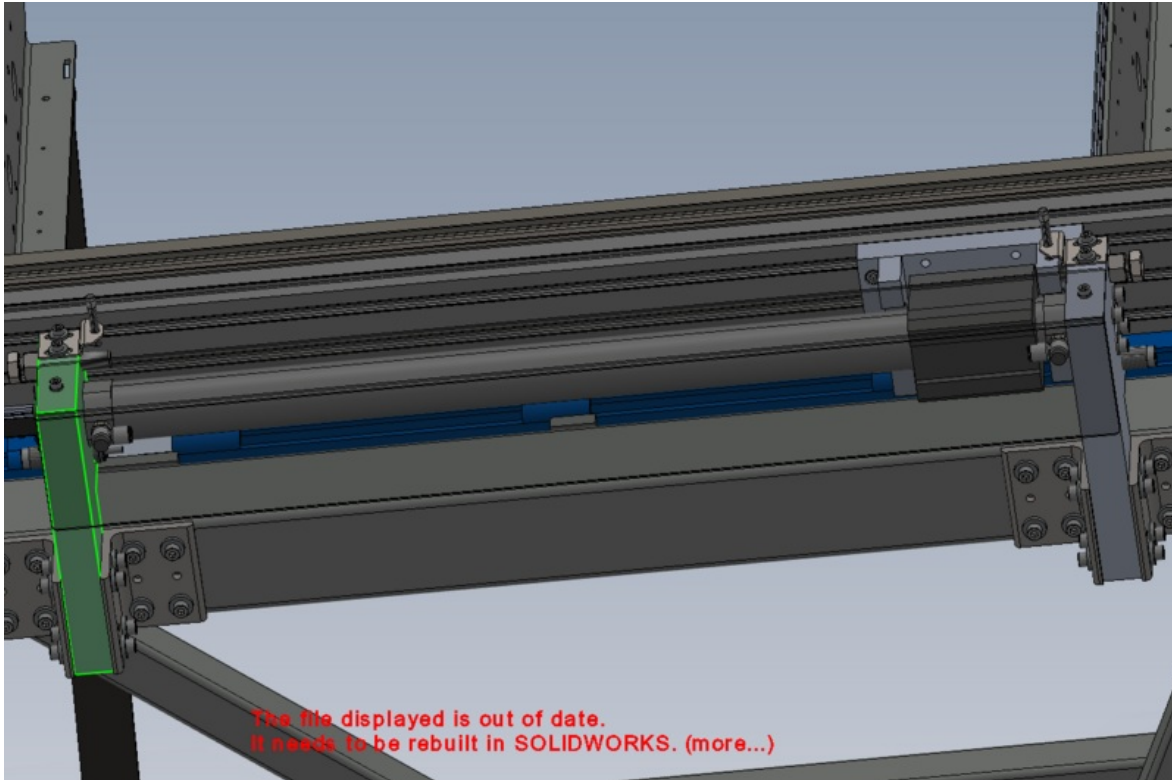

# Fichier:R0015246 Fit Hepco Drive Beam Cylinder Screenshot 2024-01-11 150105.png



R0015246\_Fit\_Hepco\_Drive\_Beam\_Cylinder\_Screenshot\_2024-01-11\_150105

## File history

Click on a date/time to view the file as it appeared at that time.

	Date/Time	Thumbnail	Dimensions	User	Comment
current	17:06, 11 January 2024		1,250 × 828 (119 KB)	Gareth Green (talk   contribs)	R0015246_Fit_Hepco_Drive_Beam_Cylinder_Screenshot_2024-01-11_150105

Horizontal resolution	37.79 dpc
Vertical resolution	37.79 dpc