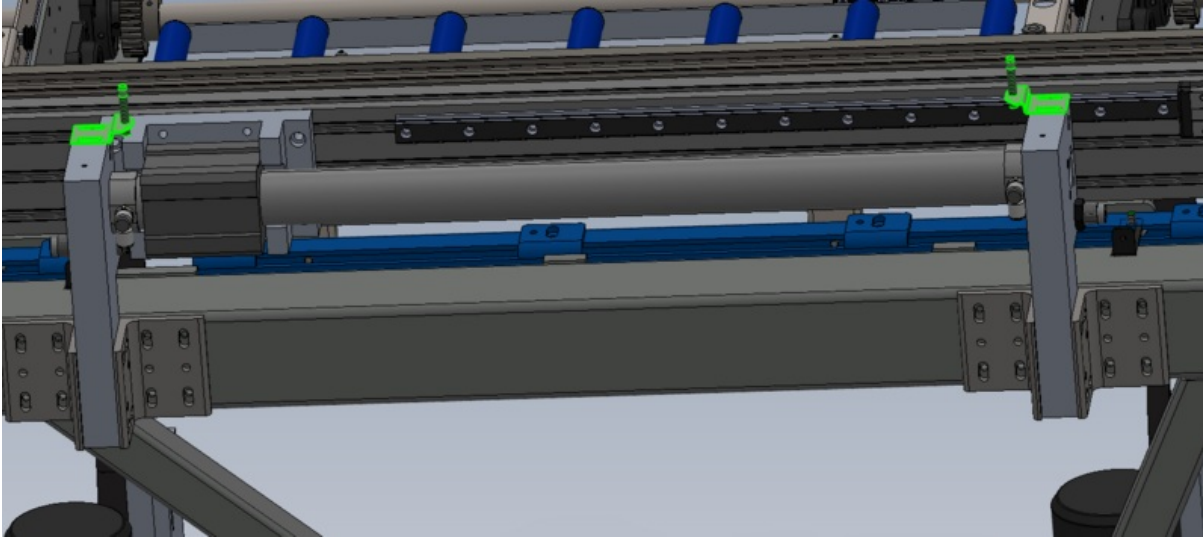

Fichier:R0015246 Fit Hepco Drive Beam Cylinder Screenshot 2023-07-12 160644.png



R0015246_Fit_Hepco_Drive_Beam_Cylinder_Screenshot_2023-07-12_160644

File history

Click on a date/time to view the file as it appeared at that time.

	Date/Time	Thumbnail	Dimensions	User	Comment
current	17:06, 12 July 2023		1,402 × 623 (123 KB)	Gareth Green (talk contribs)	R0015246_Fit_Hepco_Drive_Beam_Cylinder_Screenshot_2023-07-12_160644

You cannot overwrite this file.

File usage

The following page links to this file:

R0015246 Fit Hepco Drive Beam Cylinder

Metadata

This file contains additional information, probably added from the digital camera or scanner used to create or digitize it. If the file has been modified from its original state, some details may not fully reflect the modified file.

Horizontal resolution	37.79 dpc
Vertical resolution	37.79 dpc