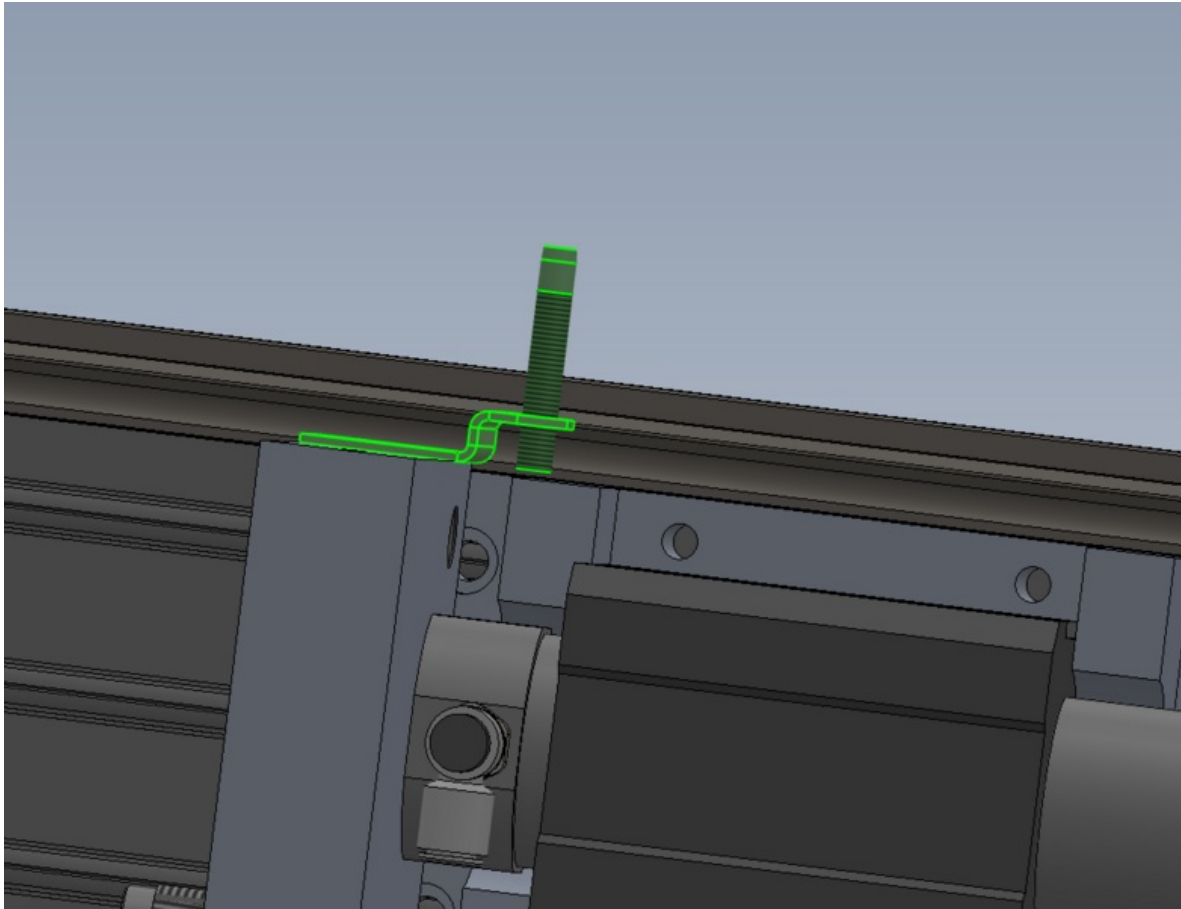

# Fichier:R0015246 Fit Hepco Drive Beam Cylinder Screenshot 2023-07-12 160211.png



R0015246\_Fit\_Hepco\_Drive\_Beam\_Cylinder\_Screenshot\_2023-07-12\_160211

## File history

Click on a date/time to view the file as it appeared at that time.

	Date/Time	Thumbnail	Dimensions	User	Comment
current	17:02, 12 July 2023		996 × 762 (62 KB)	Gareth Green (talk   contribs)	R0015246_Fit_Hepco_Drive_Beam_Cylinder_Screenshot_2023-07-12_160211

## Metadata

This file contains additional information, probably added from the digital camera or scanner used to create or digitize it. If the file has been modified from its original state, some details may not fully reflect the modified file.

Horizontal resolution	37.79 dpc
Vertical resolution	37.79 dpc