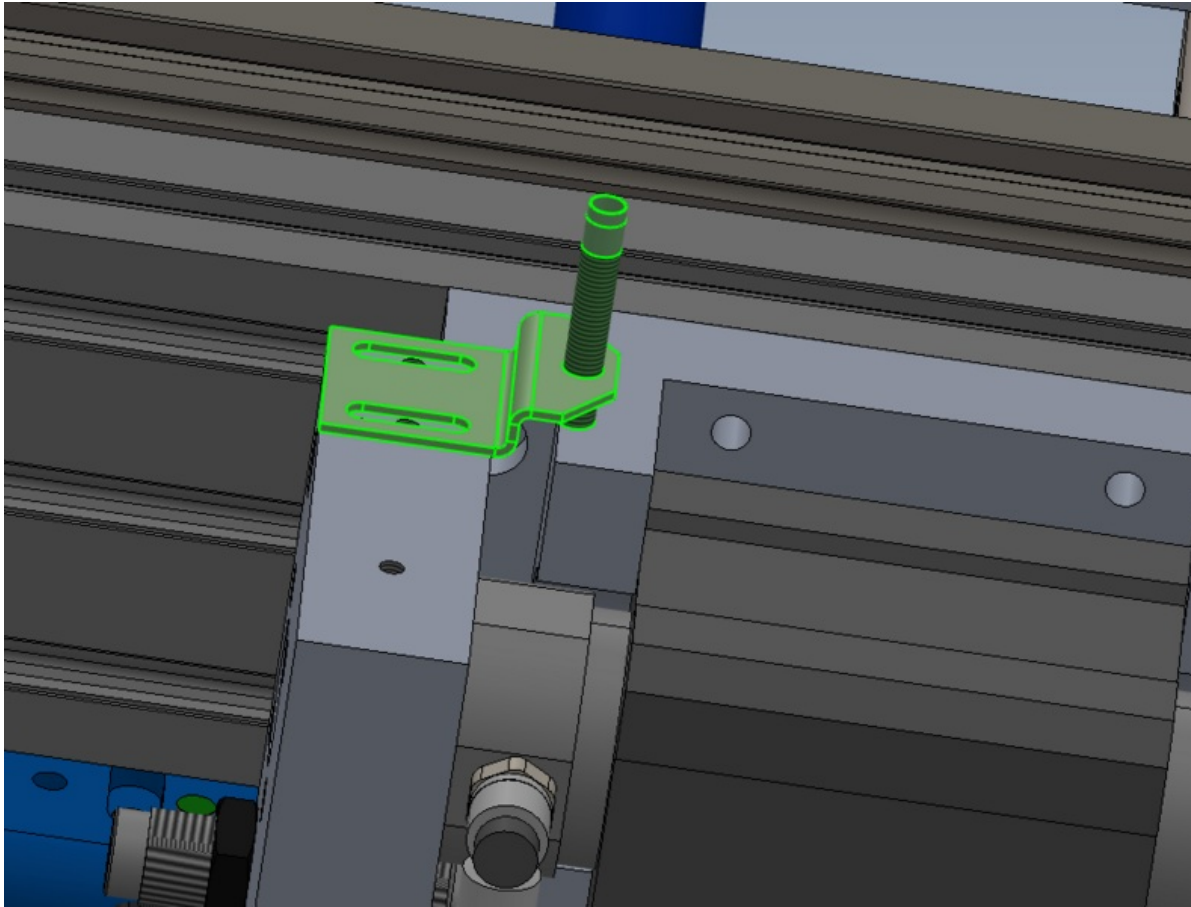

# Fichier:R0015246 Fit Hepco Drive Beam Cylinder Screenshot 2023-07-12 160146.png



R0015246\_Fit\_Hepco\_Drive\_Beam\_Cylinder\_Screenshot\_2023-07-12\_160146

## File history

Click on a date/time to view the file as it appeared at that time.

	Date/Time	Thumbnail	Dimensions	User	Comment
current	17:01, 12 July 2023		904 × 684 (72 KB)	Gareth Green (talk   contribs)	R0015246_Fit_Hepco_Drive_Beam_Cylinder_Screenshot_2023-07-12_160146

Horizontal resolution	37.79 dpc
Vertical resolution	37.79 dpc