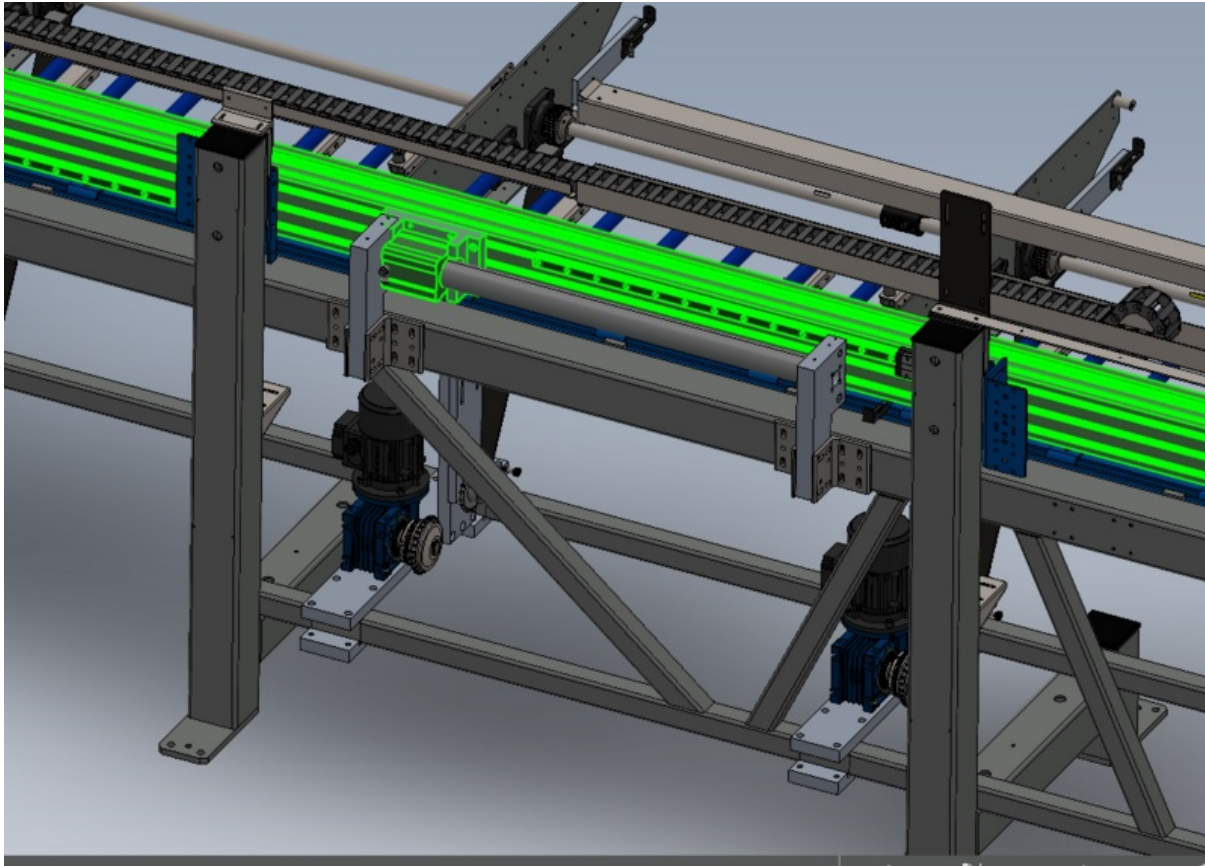

Fichier:R0015246 Fit Hepco Drive Beam Cylinder Screenshot 2023-07-12 122124.png



R0015246_Fit_Hepco_Drive_Beam_Cylinder_Screenshot_2023-07-12_122124

File history

Click on a date/time to view the file as it appeared at that time.

	Date/Time	Thumbnail	Dimensions	User	Comment
current	13:21, 12 July 2023		1,062 × 761 (261 KB)	Gareth Green (talk contribs)	R0015246_Fit_Hepco_Drive_Beam_Cylinder_Screenshot_2023-07-12_122124

You cannot overwrite this file.

File usage

The following page links to this file:

R0015246 Fit Hepco Drive Beam Cylinder

Metadata

This file contains additional information, probably added from the digital camera or scanner used to create or digitize it. If the file has been modified from its original state, some details may not fully reflect the modified file.

Horizontal resolution	37.79 dpc
Vertical resolution	37.79 dpc