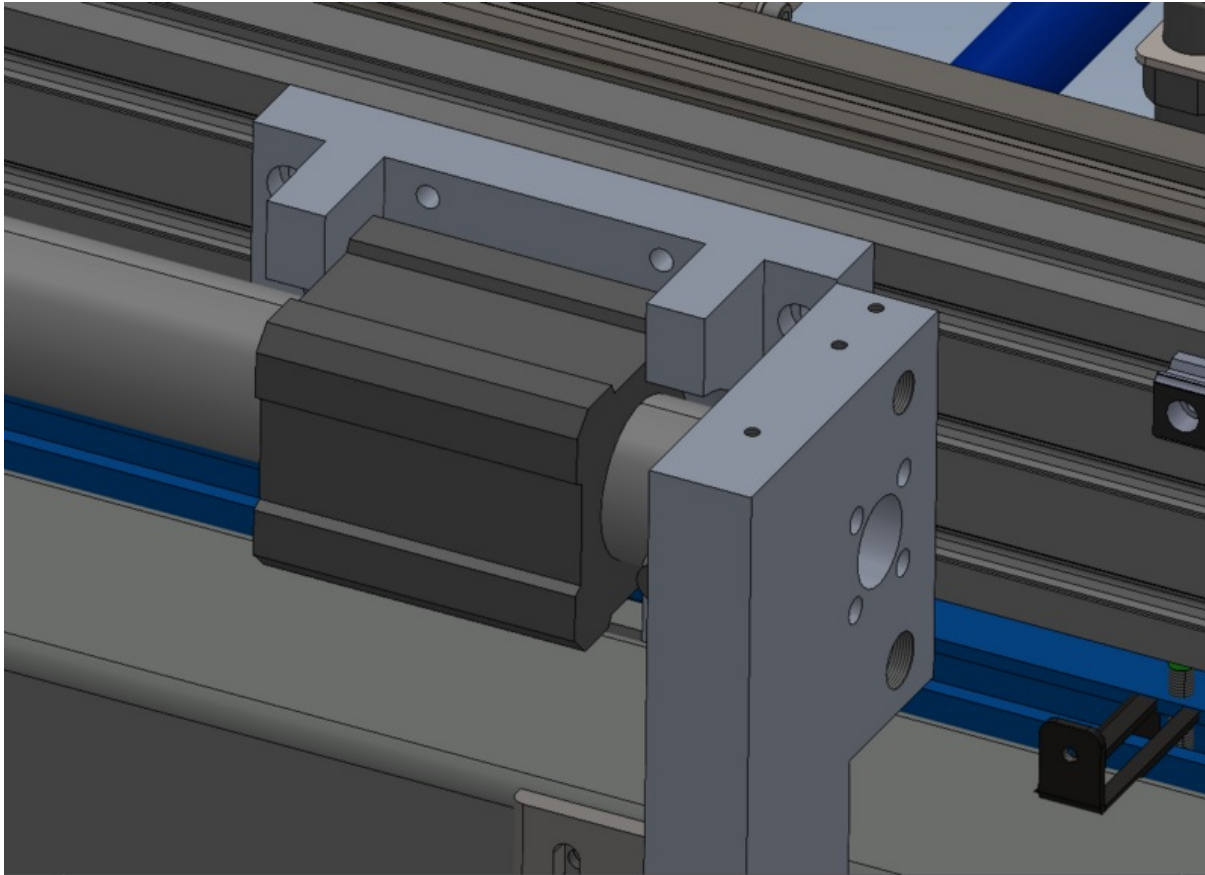

# Fichier:R0015246 Fit Hepco Drive Beam Cylinder Screenshot 2023-07-12 115313.png



R0015246\_Fit\_Hepco\_Drive\_Beam\_Cylinder\_Screenshot\_2023-07-12\_115313

## File history

Click on a date/time to view the file as it appeared at that time.

	Date/Time	Thumbnail	Dimensions	User	Comment
current	12:53, 12 July 2023		1,151 × 833 (96 KB)	Gareth Green (talk   contribs)	R0015246_Fit_Hepco_Drive_Beam_Cylinder_Screenshot_2023-07-12_115313

Horizontal resolution	37.79 dpc
Vertical resolution	37.79 dpc