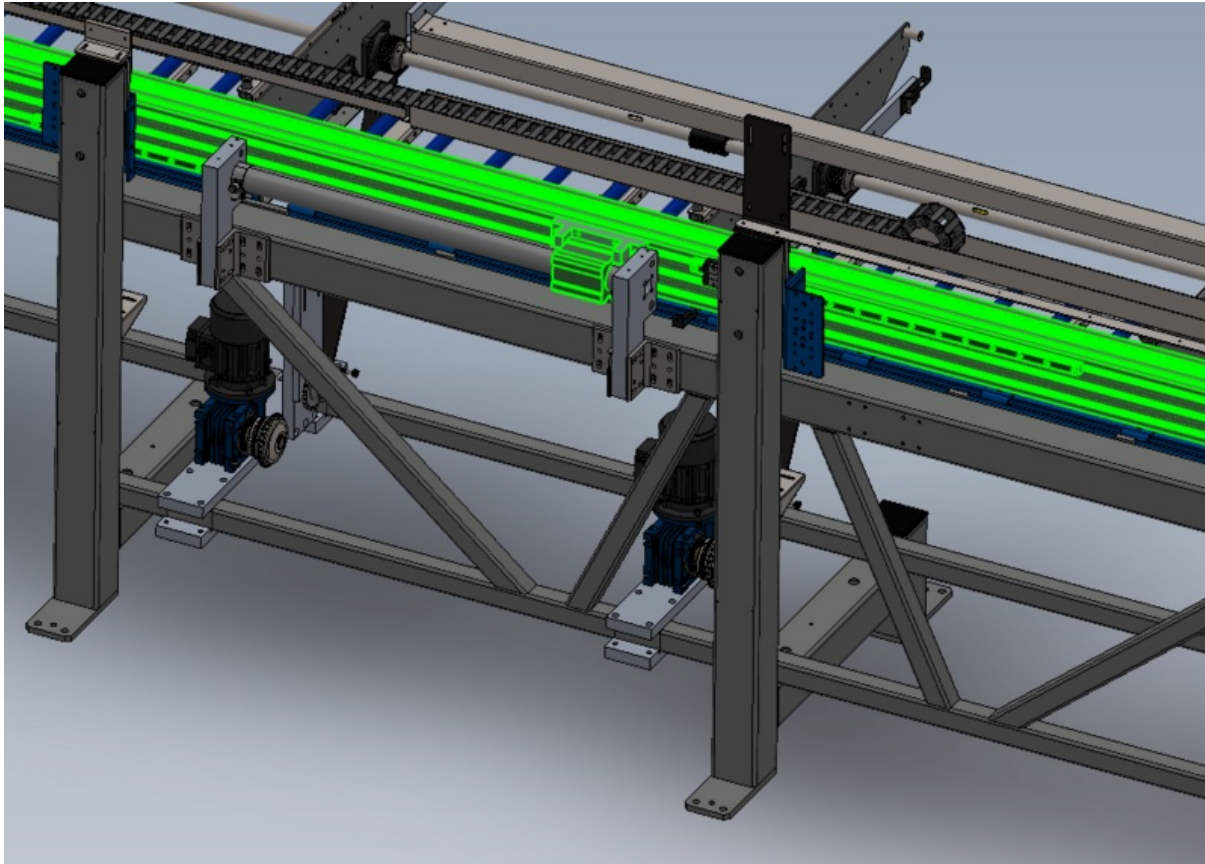

Fichier:R0015246 Fit Hepco Drive Beam Cylinder Screenshot 2023-07-12 115116.png



R0015246_Fit_Hepco_Drive_Beam_Cylinder_Screenshot_2023-07-12_115116

File history

Click on a date/time to view the file as it appeared at that time.

	Date/Time	Thumbnail	Dimensions	User	Comment
current	12:51, 12 July 2023		960 × 686 (217 KB)	Gareth Green (talk contribs)	R0015246_Fit_Hepco_Drive_Beam_Cylinder_Screenshot_2023-07-12_115116

You cannot overwrite this file.

File usage

The following page links to this file:

R0015246 Fit Hepco Drive Beam Cylinder

Metadata

This file contains additional information, probably added from the digital camera or scanner used to create or digitize it. If the file has been modified from its original state, some details may not fully reflect the modified file.

Horizontal resolution	37.79 dpc
Vertical resolution	37.79 dpc