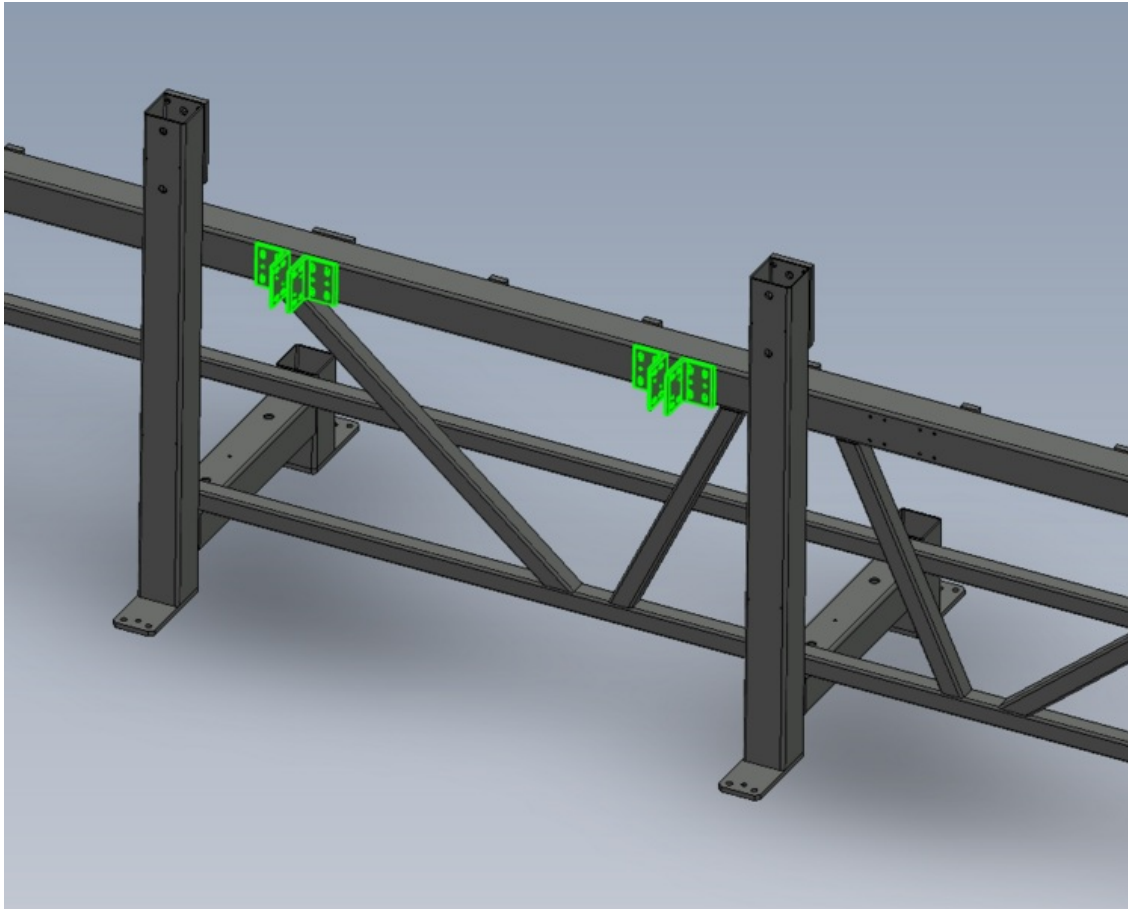

Fichier:R0015246 Fit Hepco Drive Beam Cylinder Screenshot 2023-07-12 113820.png



R0015246_Fit_Hepco_Drive_Beam_Cylinder_Screenshot_2023-07-12_113820

File history

Click on a date/time to view the file as it appeared at that time.

	Date/Time	Thumbnail	Dimensions	User	Comment
current	12:38, 12 July 2023		977 × 782 (141 KB)	Gareth Green (talk contribs)	R0015246_Fit_Hepco_Drive_Beam_Cylinder_Screenshot_2023-07-12_113820

You cannot overwrite this file.

File usage

The following page links to this file:

R0015246 Fit Hepco Drive Beam Cylinder

Metadata

This file contains additional information, probably added from the digital camera or scanner used to create or digitize it. If the file has been modified from its original state, some details may not fully reflect the modified file.

Horizontal resolution	37.79 dpc
Vertical resolution	37.79 dpc