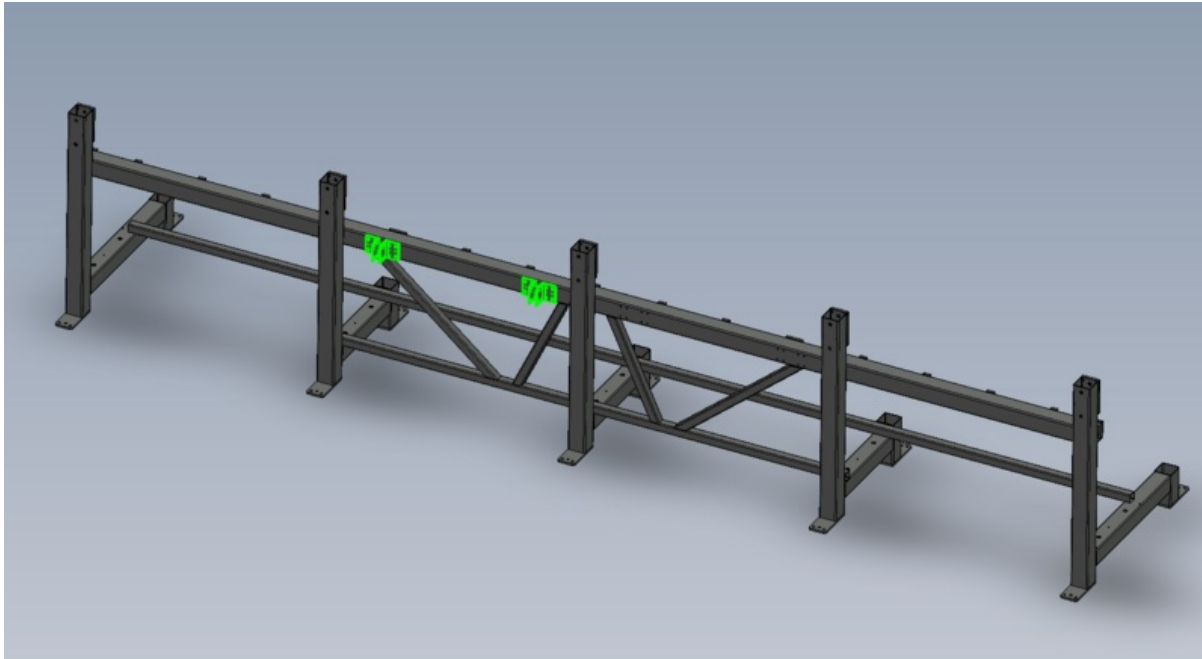

Fichier:R0015246 Fit Hepco Drive Beam Cylinder Screenshot 2023-07-12 113811.png



R0015246_Fit_Hepco_Drive_Beam_Cylinder_Screenshot_2023-07-12_113811

File history

Click on a date/time to view the file as it appeared at that time.

	Date/Time	Thumbnail	Dimensions	User	Comment
current	12:38, 12 July 2023		1,438 × 784 (171 KB)	Gareth Green (talk contribs)	R0015246_Fit_Hepco_Drive_Beam_Cylinder_Screenshot_2023-07-12_113811

You cannot overwrite this file.

File usage

The following page links to this file:

R0015246 Fit Hepco Drive Beam Cylinder

Metadata

This file contains additional information, probably added from the digital camera or scanner used to create or digitize it. If the file has been modified from its original state, some details may not fully reflect the modified file.

Horizontal resolution	37.79 dpc
Vertical resolution	37.79 dpc