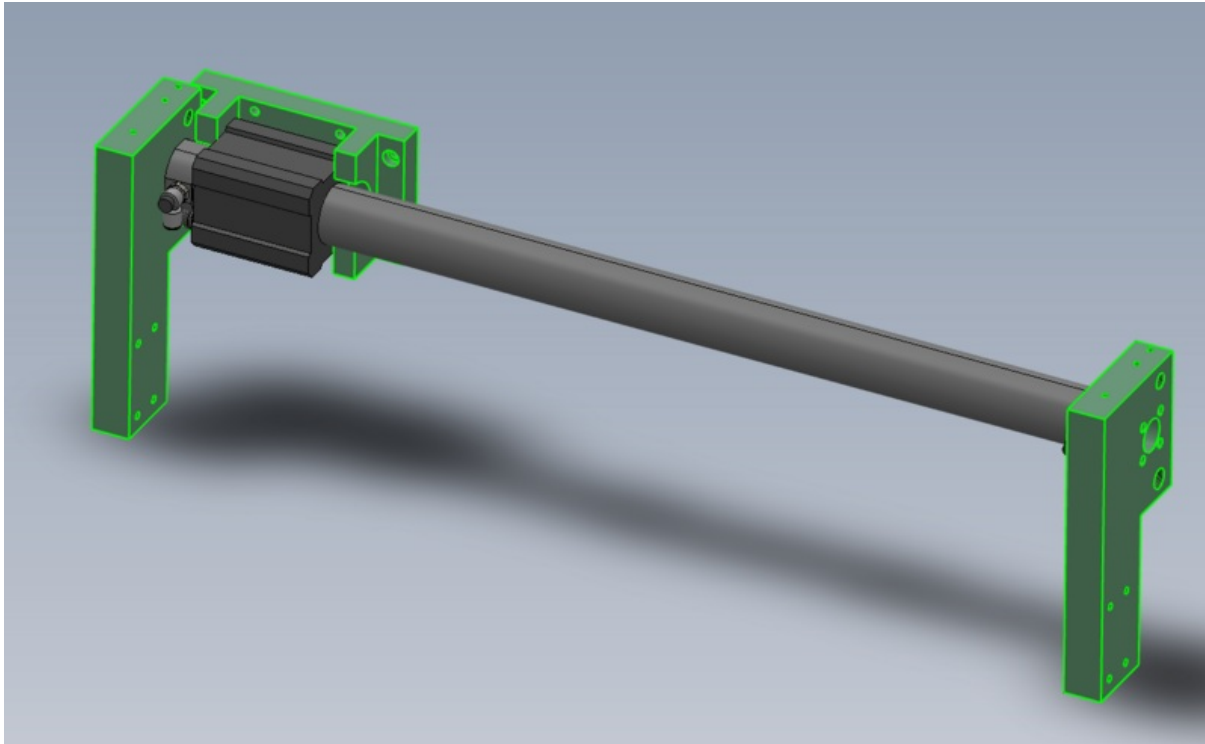

Fichier:R0015246 Fit Hepco Drive Beam Cylinder Screenshot 2023-07-12 112533.png



R0015246_Fit_Hepco_Drive_Beam_Cylinder_Screenshot_2023-07-12_112533

File history

Click on a date/time to view the file as it appeared at that time.

	Date/Time	Thumbnail	Dimensions	User	Comment
current	12:26, 12 July 2023		1,241 × 761 (156 KB)	Gareth Green (talk contribs)	R0015246_Fit_Hepco_Drive_Beam_Cylinder_Screenshot_2023-07-12_112533

You cannot overwrite this file.

File usage

The following page links to this file:

R0015246 Fit Hepco Drive Beam Cylinder

Metadata

This file contains additional information, probably added from the digital camera or scanner used to create or digitize it. If the file has been modified from its original state, some details may not fully reflect the modified file.

Horizontal resolution	37.79 dpc
Vertical resolution	37.79 dpc